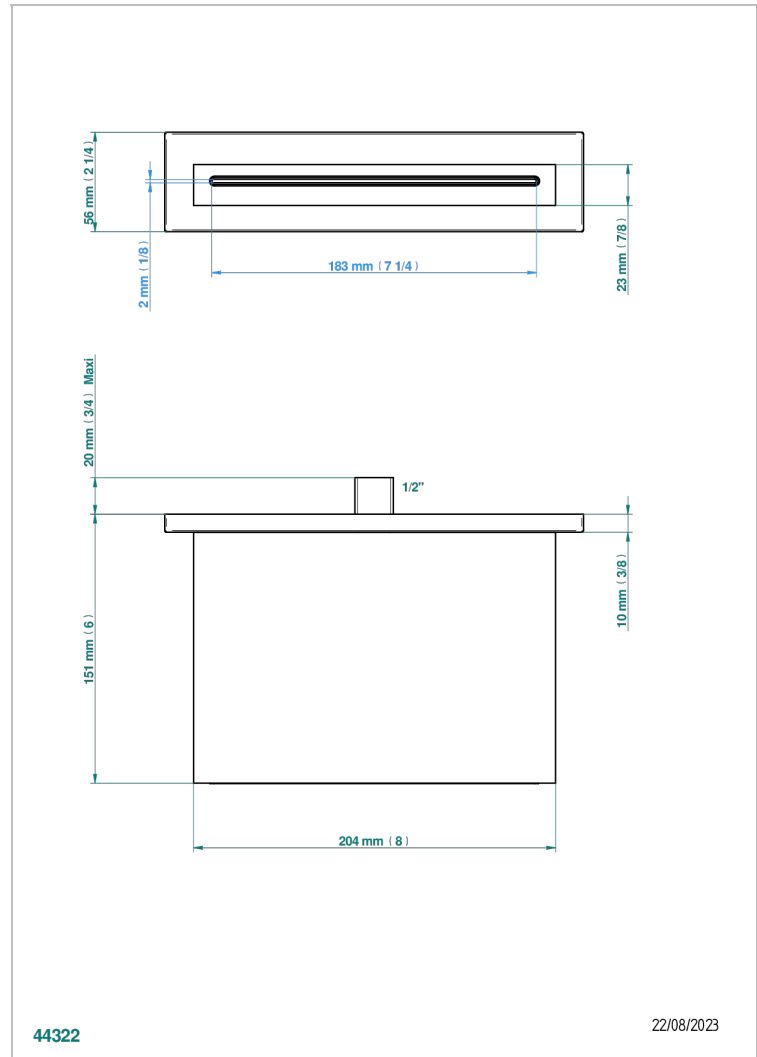

LE 11

U2A-22NIA/A

Wall mounted waterfall bath spout

CHARACTERISTIC

- Le 11
- Wall mounted waterfall bath spout

AVAILABLE FINITIONS

Antique nickel - H28
Black ceram - D30
Lacquered light bronze - D01
Matt chrome - C02
Matt gold - F07
Matt nickel (color finish) - C01