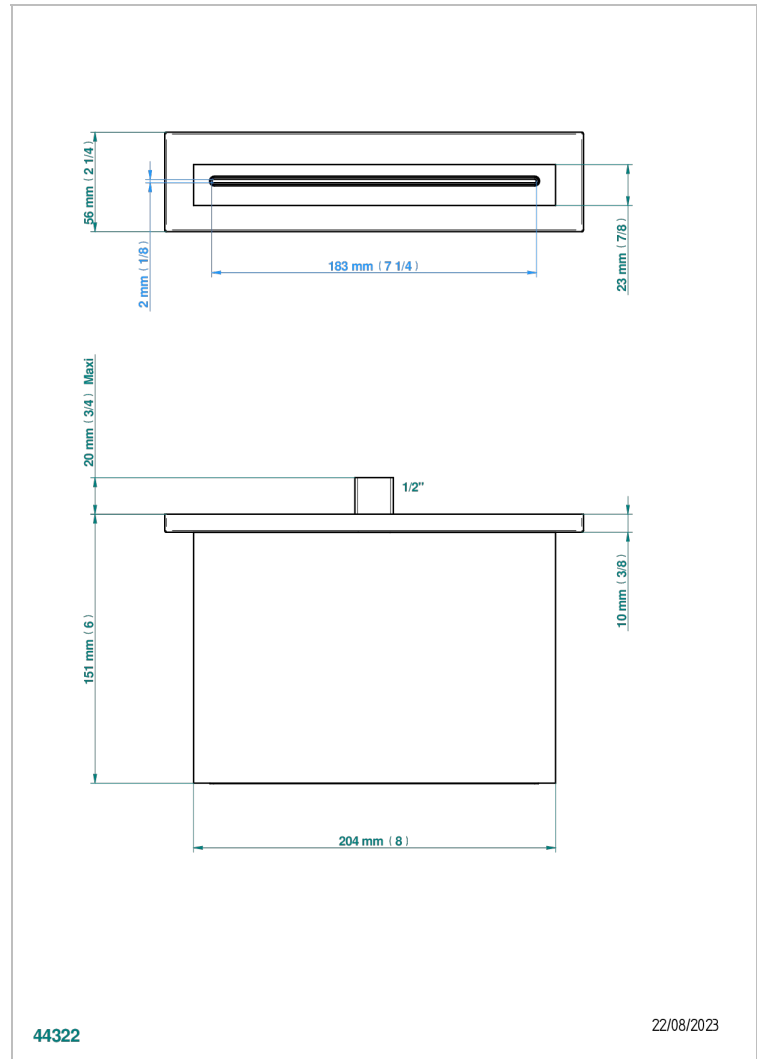

LE 11

U2A-22NIA/A

Wall mounted waterfall bath spout

CHARACTERISTIC

- Le 11
- Wall mounted waterfall bath spout

AVAILABLE FINITIONS

Antique nickel - H28
Black ceram - D30
Lacquered light bronze - D01
Matt chrome - C02
Matt gold - F07
Matt nickel (color finish) - C01