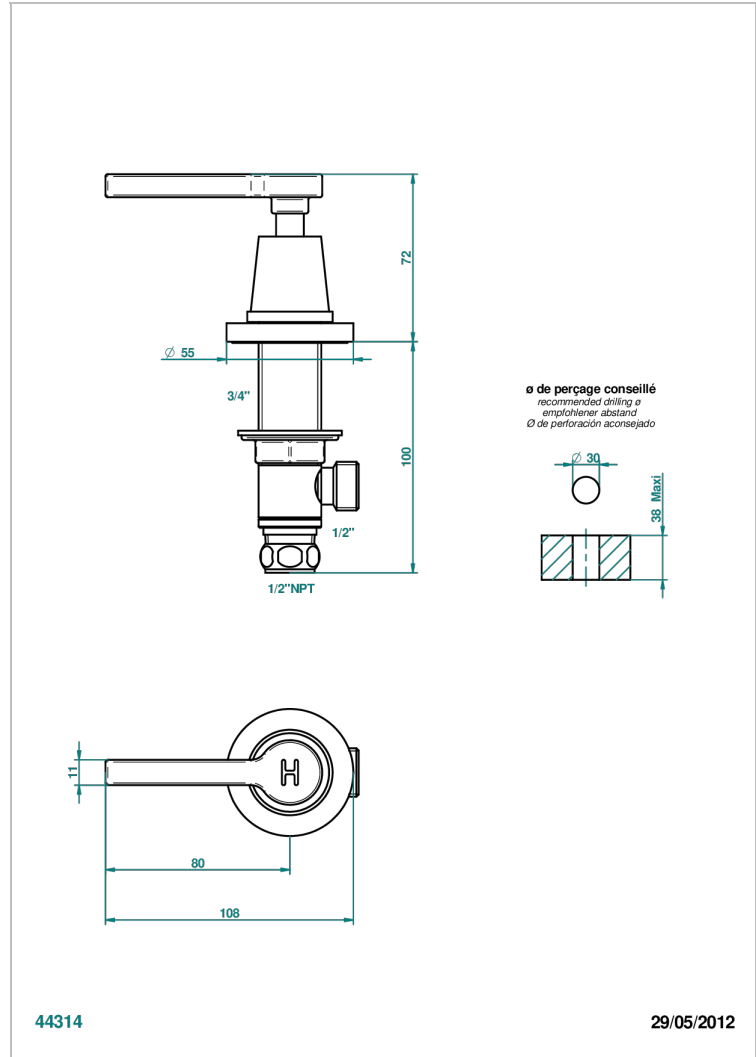

SPIRIT WITH LEVER HANDLES

G58-35/HUS

1/2" deck valve with trim for lavatory - Hot

CHARACTERISTIC

- Spirit with lever handles
- 1/2" deck valve with trim for lavatory - Hot

AVAILABLE FINITIONS

Black ceram - D30
Blush PVD - H62
Brass color PVD - H49
Brown bronze color PVD - F33
Chrome polished - A02
Chrome polished / gold polished - G02