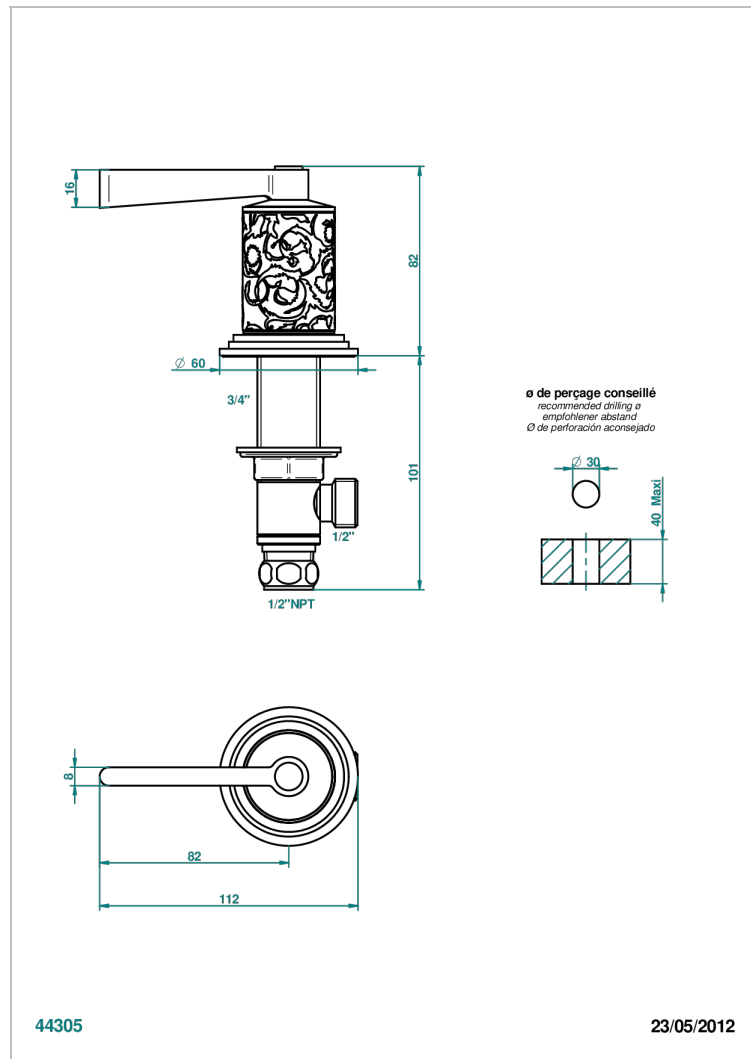

FROUFROU WITH LEVER HANDLES

G2P-35/HUS

1/2" deck valve with trim for lavatory - Hot

CHARACTERISTIC

- Froufrou with lever handles
- 1/2" deck valve with trim for lavatory - Hot

AVAILABLE FINITIONS

Black ceram - D30
Blush PVD - H62
Brass color PVD - H49
Brown bronze color PVD - F33
Chrome polished - A02
Chrome polished / gold polished - G02