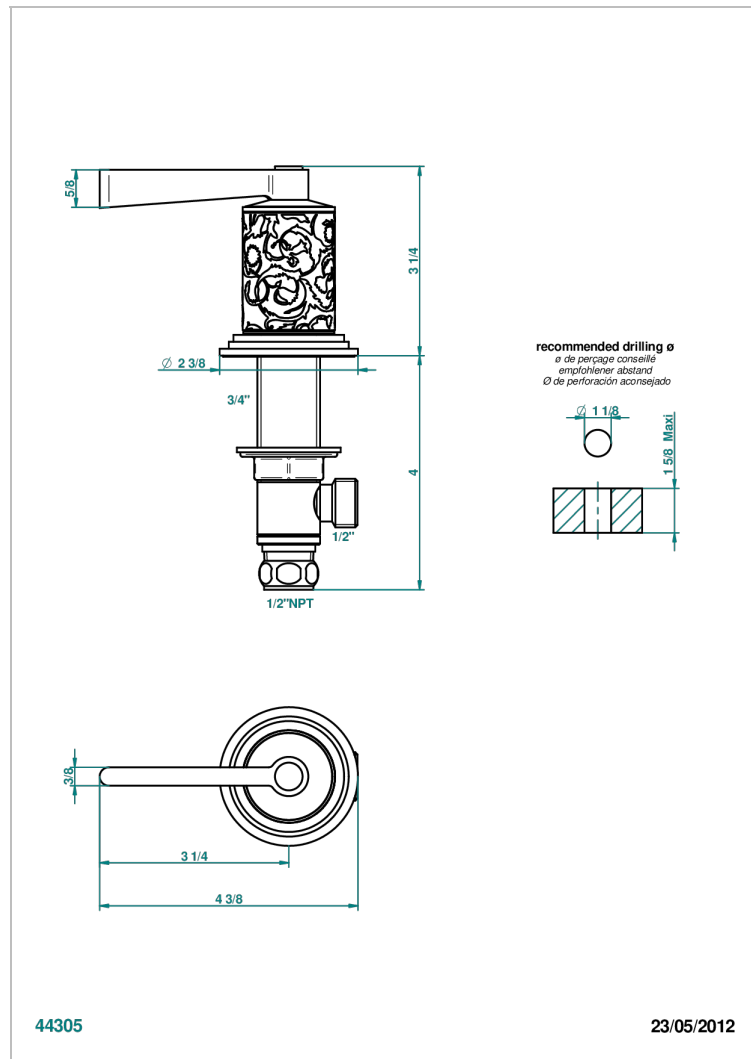

FROUFROU WITH LEVER HANDLES

G2P-35/HUS

1/2" deck valve with trim for lavatory - Hot

CHARACTERISTIC

- Froufrou with lever handles
- 1/2" deck valve with trim for lavatory - Hot

AVAILABLE FINITIONS

Black ceram - D30
 Blush PVD - H62
 Brass color PVD - H49
 Brown bronze color PVD - F33
 Chrome polished - A02
 Chrome polished / gold polished - G02

Matt nickel color PVD - H56
 Nickel antique / Sovereign - H28
 Nickel color PVD - H55
 Nickel polished - B01
 Soft gold - F30
 Soft matt gold - F31

Umber PVD - H66