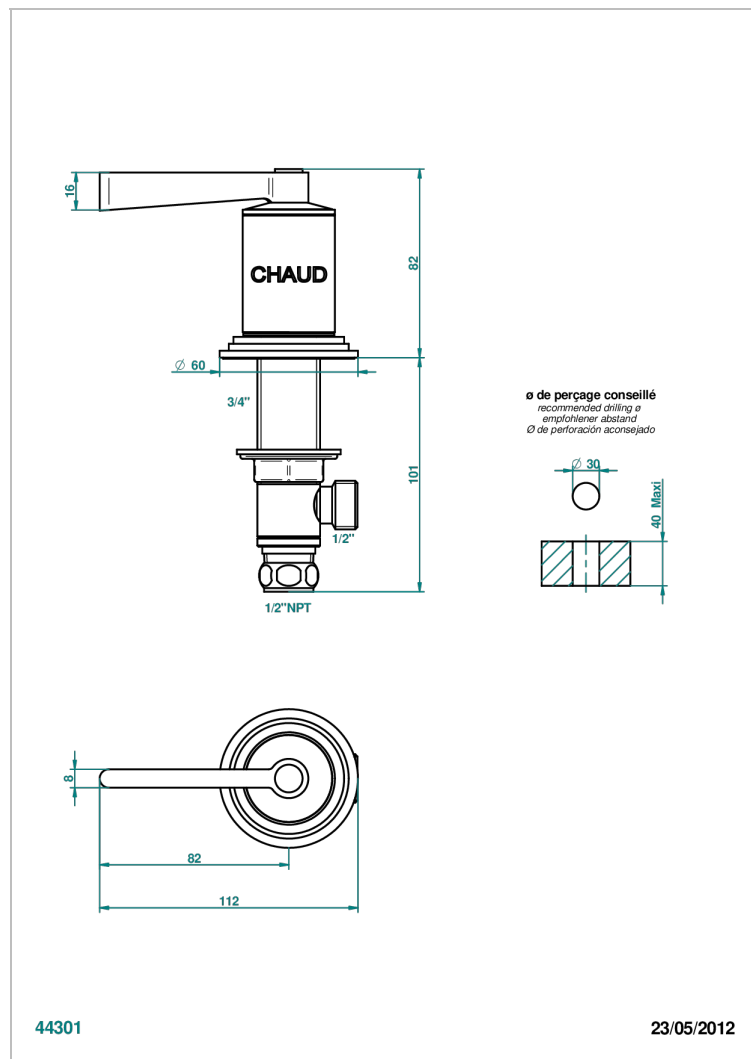

FAUBOURG BLACK PORCELAIN WITH LEVER HANDLES

G2M-35/HUS

1/2" deck valve with trim for lavatory - Hot

CHARACTERISTIC

- Faubourg Black Porcelain with lever handles
- 1/2" deck valve with trim for lavatory - Hot