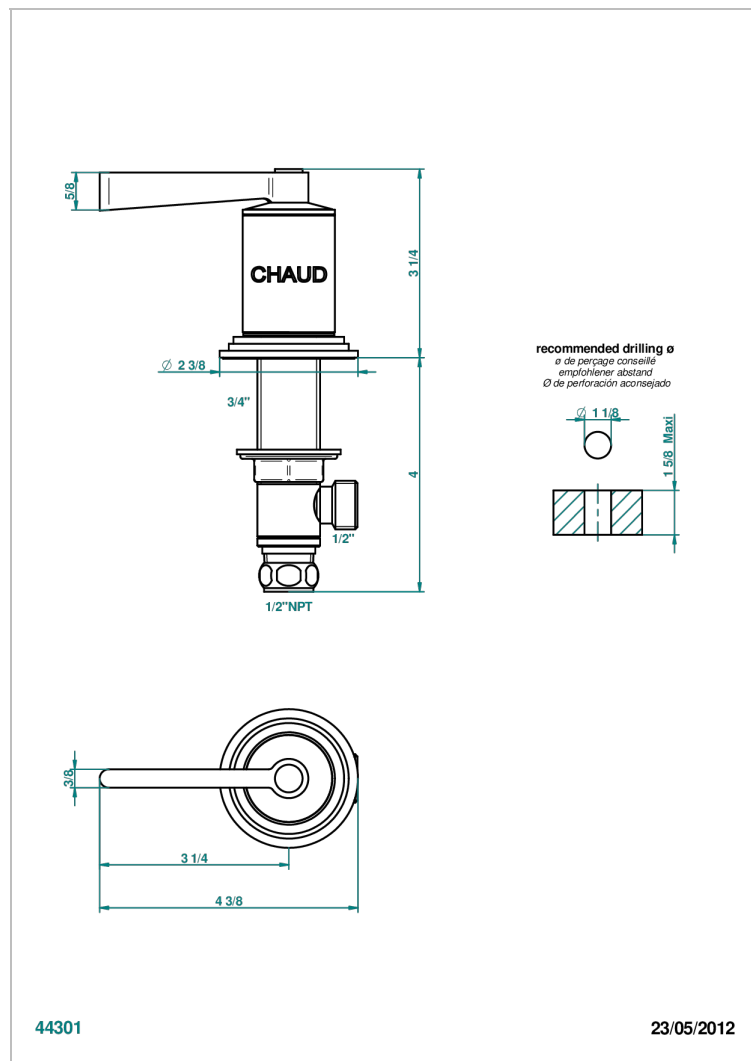

FAUBOURG BLACK PORCELAIN WITH LEVER HANDLES

G2M-35/HUS

1/2" deck valve with trim for lavatory - Hot

CHARACTERISTIC

- Faubourg Black Porcelain with lever handles
- 1/2" deck valve with trim for lavatory - Hot