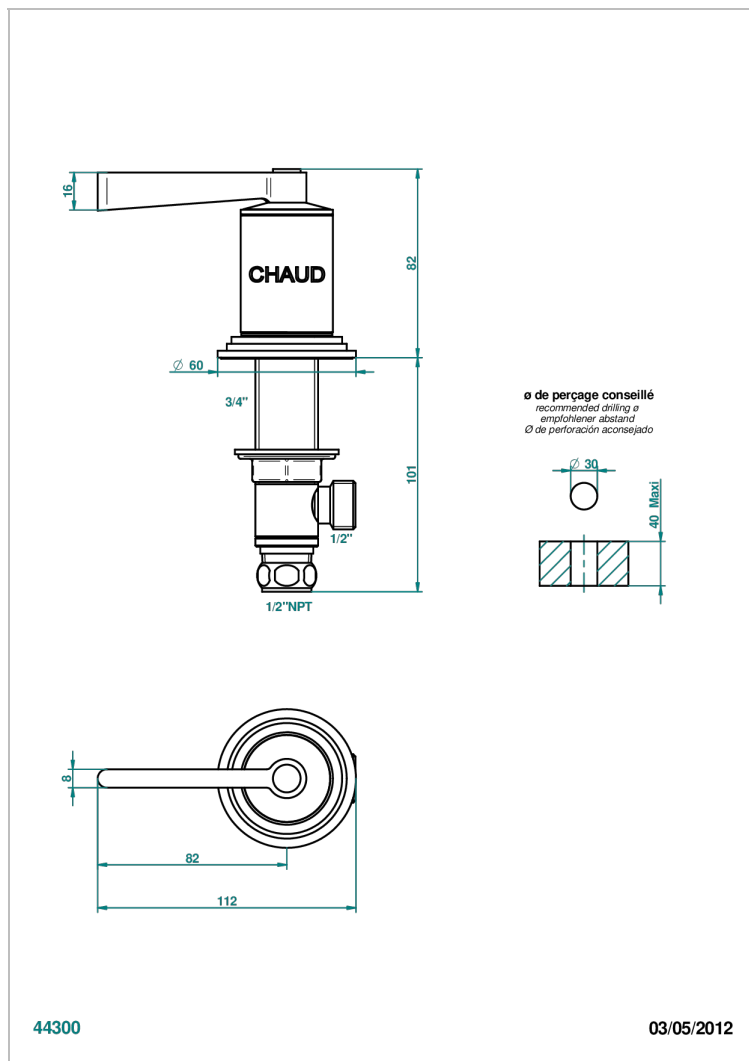

# FAUBOURG WHITE PORCELAIN WITH LEVER HANDLES

G2J-35/HUS

1/2" deck valve with trim for lavatory - Hot

## CHARACTERISTIC

- Faubourg White Porcelain with lever handles
- 1/2" deck valve with trim for lavatory - Hot