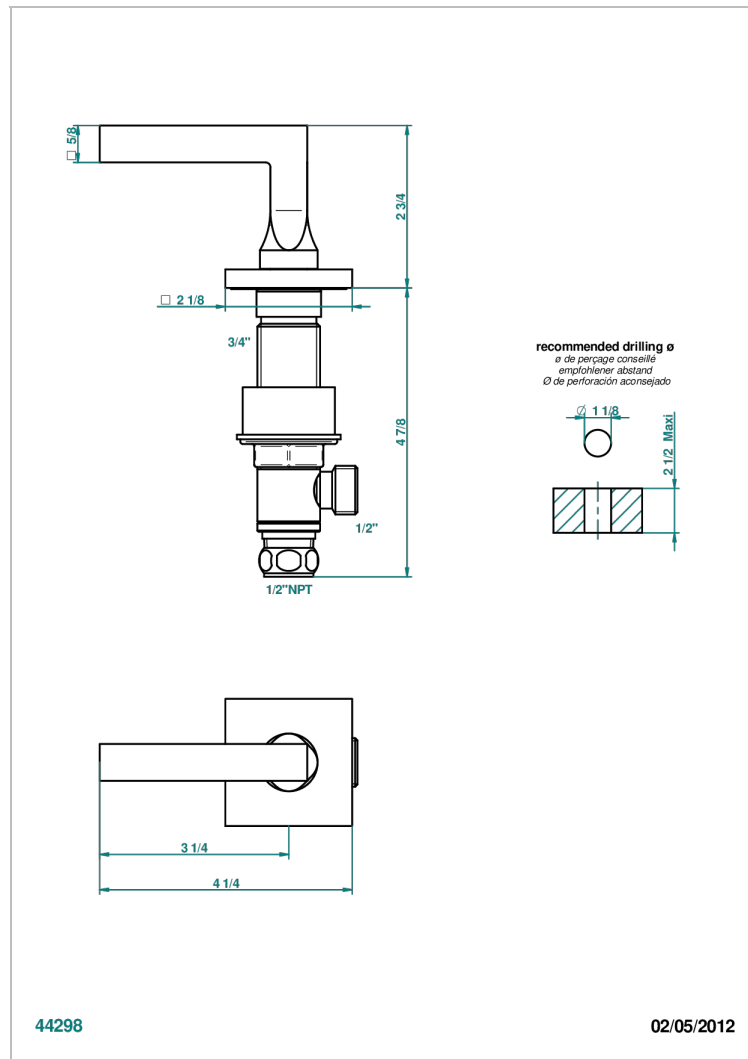

BELUGA WITH LEVER HANDLES

G1U-35/HUS

1/2" deck valve with trim for lavatory - Hot

CHARACTERISTIC

- Beluga with lever handles
- 1/2" deck valve with trim for lavatory - Hot

AVAILABLE FINITIONS

Black ceram - D30
 Blush PVD - H62
 Brass color PVD - H49
 Brown bronze color PVD - F33
 Chrome polished - A02
 Chrome polished / gold polished - G02