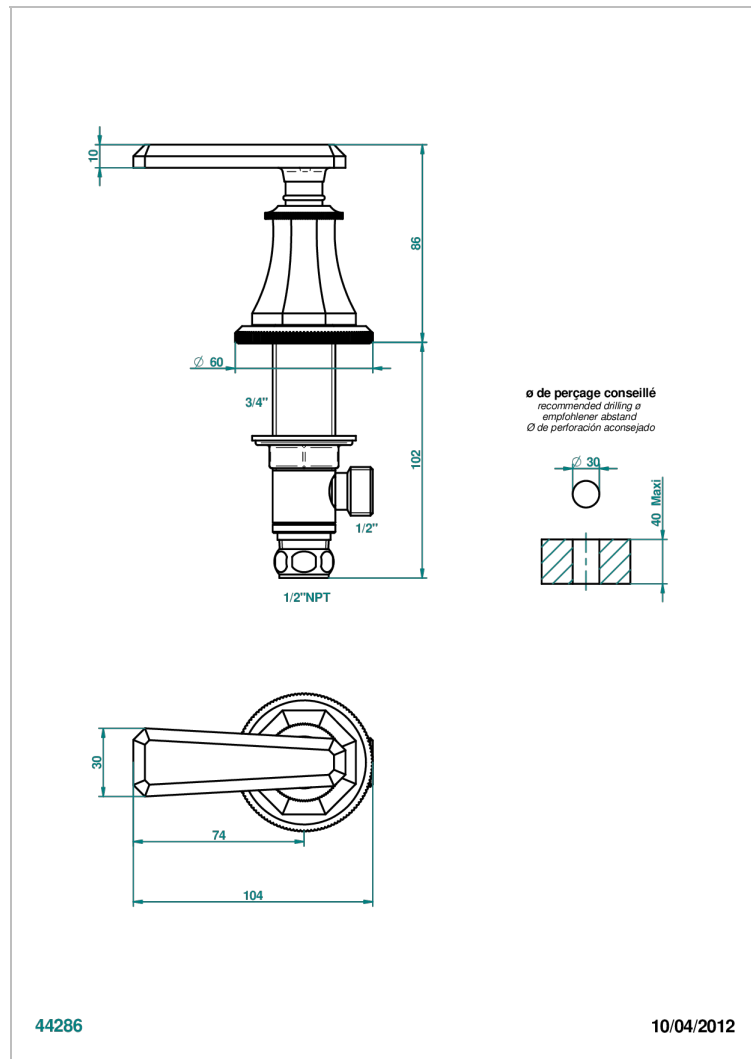

TRADITION WITH LEVER HANDLES

A58-35/HUS

1/2" deck valve with trim for lavatory - Hot

CHARACTERISTIC

- Tradition with lever handles
- 1/2" deck valve with trim for lavatory - Hot

AVAILABLE FINITIONS

Black ceram - D30
Blush PVD - H62
Brass color PVD - H49
Brown bronze color PVD - F33
Chrome polished - A02
Chrome polished / gold polished - G02