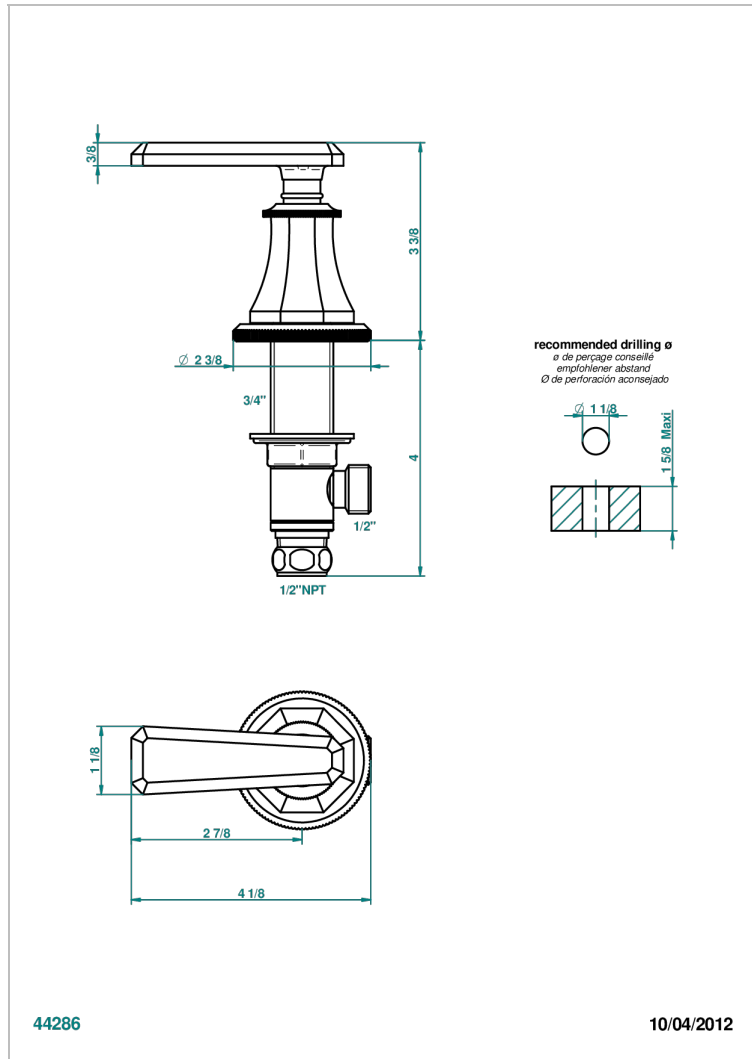

TRADITION WITH LEVER HANDLES

A58-35/HUS

1/2" deck valve with trim for lavatory - Hot

CHARACTERISTIC

- Tradition with lever handles
- 1/2" deck valve with trim for lavatory - Hot

AVAILABLE FINITIONS

Black ceram - D30
 Blush PVD - H62
 Brass color PVD - H49
 Brown bronze color PVD - F33
 Chrome polished - A02
 Chrome polished / gold polished - G02