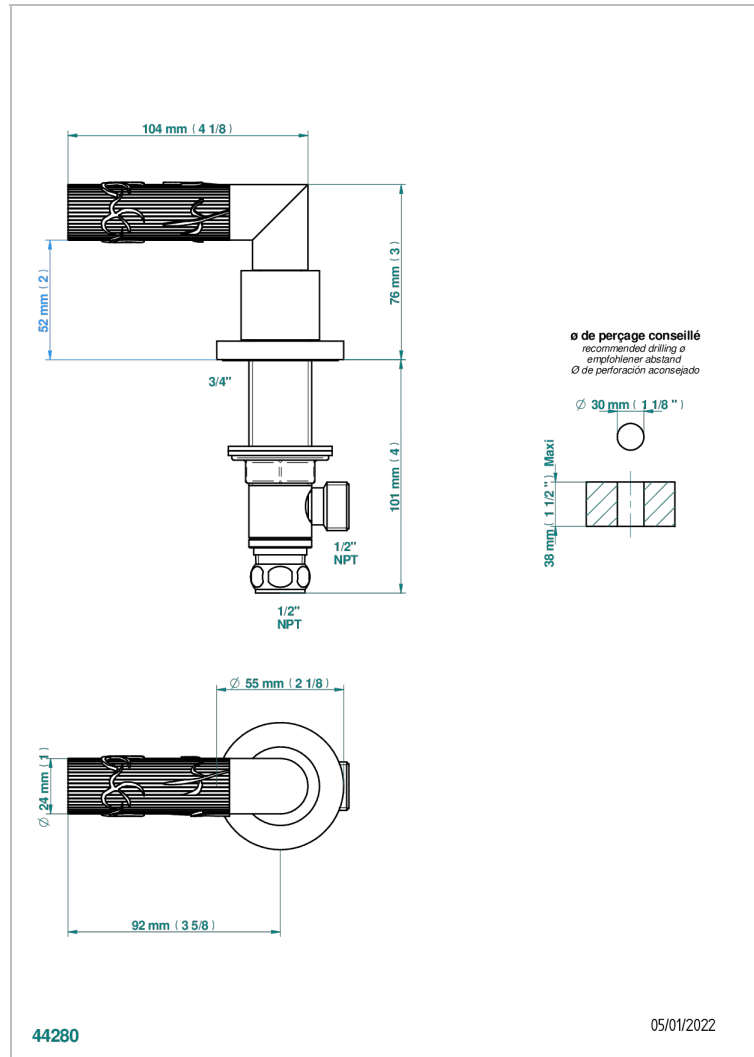

BAMBOU CLEAR CRYSTAL

A35-35/HUS

1/2" deck valve with trim for lavatory - Hot

CHARACTERISTIC

- BamboU Clear crystal
- 1/2" deck valve with trim for lavatory - Hot

AVAILABLE FINITIONS

Black ceram - D30
Blush PVD - H62
Brass color PVD - H49
Brown bronze color PVD - F33
Chrome polished - A02
Chrome polished / gold polished - G02