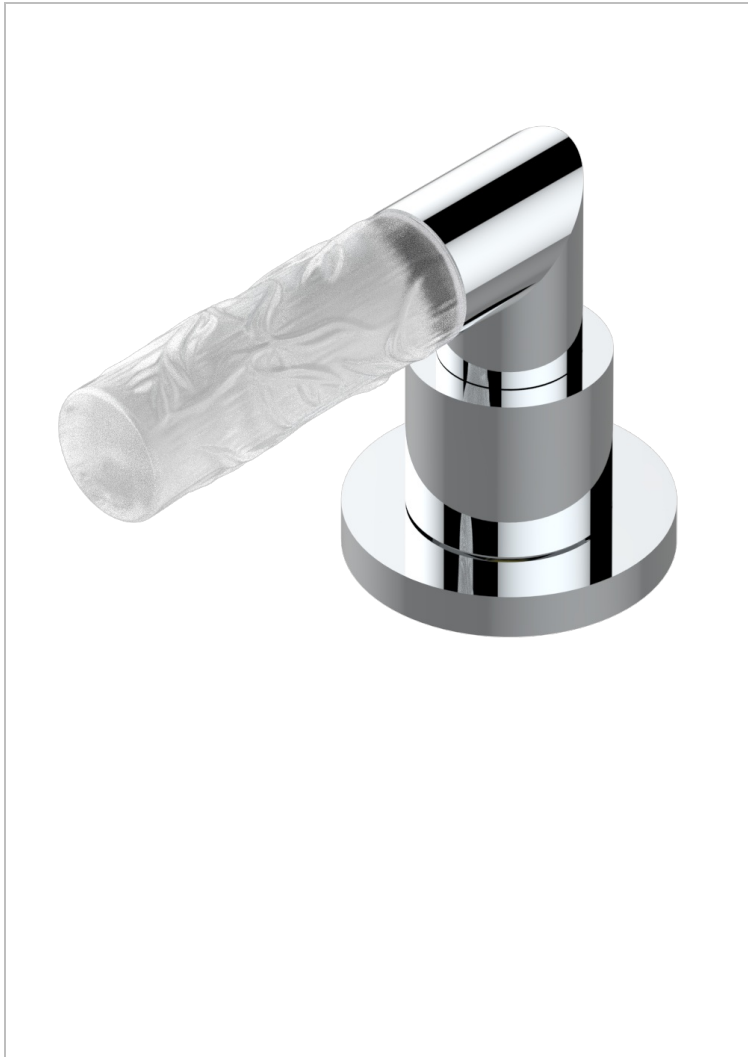

BAMBOU CLEAR CRYSTAL

A35-35/HUS

1/2" deck valve with trim for lavatory - Hot

CHARACTERISTIC

- BamboU Clear crystal
- 1/2" deck valve with trim for lavatory - Hot

AVAILABLE FINITIONS

Black ceram - D30
Blush PVD - H62
Brass color PVD - H49
Brown bronze color PVD - F33
Chrome polished - A02
Chrome polished / gold polished - G02

Copper antique matt, coated - H07
Gold color PVD - H52
Gold mat - F07
Gold polished - F01
Graphite PVD - H64
Light coated bronze - D01

Matt Umber PVD - H67
Matt blush PVD - H60
Matt brass color PVD - H50
Matt brown bronze color PVD - F34
Matt chrome (American satin) - C02
Matt gold color PVD - H53

Matt graphite PVD - H65
Matt nickel (American satin) - C01
Matt nickel color PVD - H56
Nickel antique / Sovereign - H28
Nickel color PVD - H55
Nickel polished - B01

Soft gold - F30
Soft matt gold - F31
Umber PVD - H66