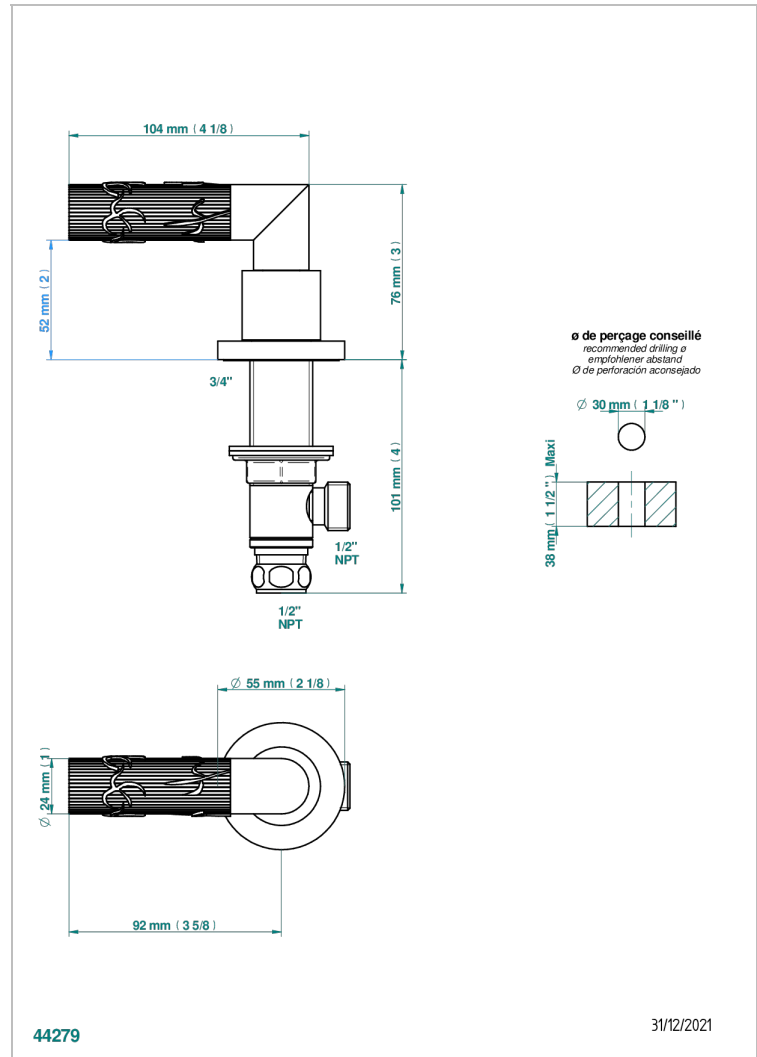

# BAMBOU AMBER CRYSTAL

A34-35/HUS

1/2" deck valve with trim for lavatory - Hot

## CHARACTERISTIC

- BamboU Amber crystal
- 1/2" deck valve with trim for lavatory - Hot