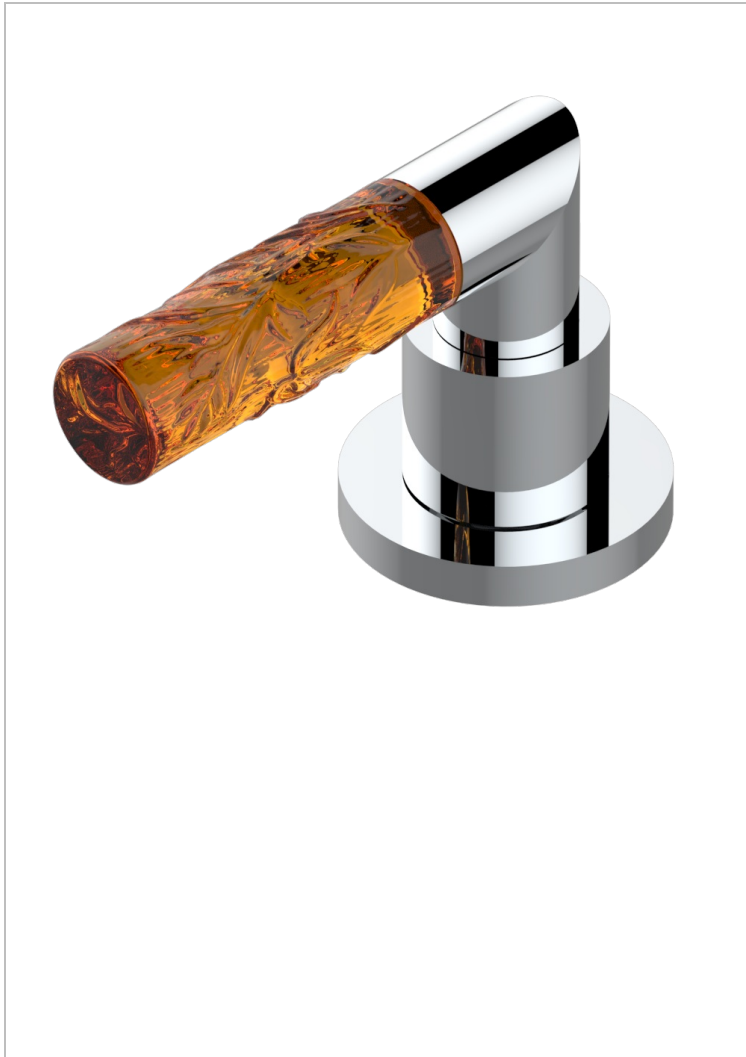

# BAMBOU AMBER CRYSTAL

A34-35/HUS

1/2" deck valve with trim for lavatory - Hot

## CHARACTERISTIC

- BamboU Amber crystal
- 1/2" deck valve with trim for lavatory - Hot

## AVAILABLE FINITIONS

Black ceram - D30  
Blush PVD - H62  
Brass color PVD - H49  
Brown bronze color PVD - F33  
Chrome polished - A02  
Chrome polished / gold polished - G02

Copper antique matt, coated - H07  
Gold color PVD - H52  
Gold mat - F07  
Gold polished - F01  
Graphite PVD - H64  
Light coated bronze - D01