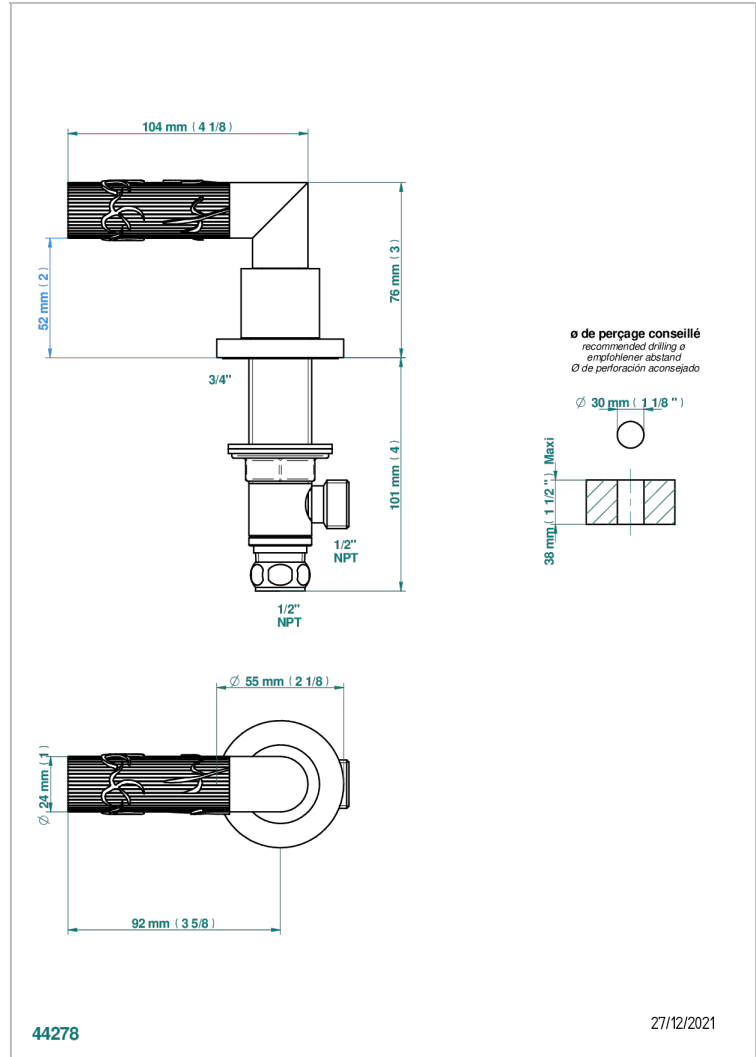

# BAMBOU BLACK CRYSTAL

A33-35/HUS

1/2" deck valve with trim for lavatory - Hot

## CHARACTERISTIC

- BamboU Black crystal
- 1/2" deck valve with trim for lavatory - Hot