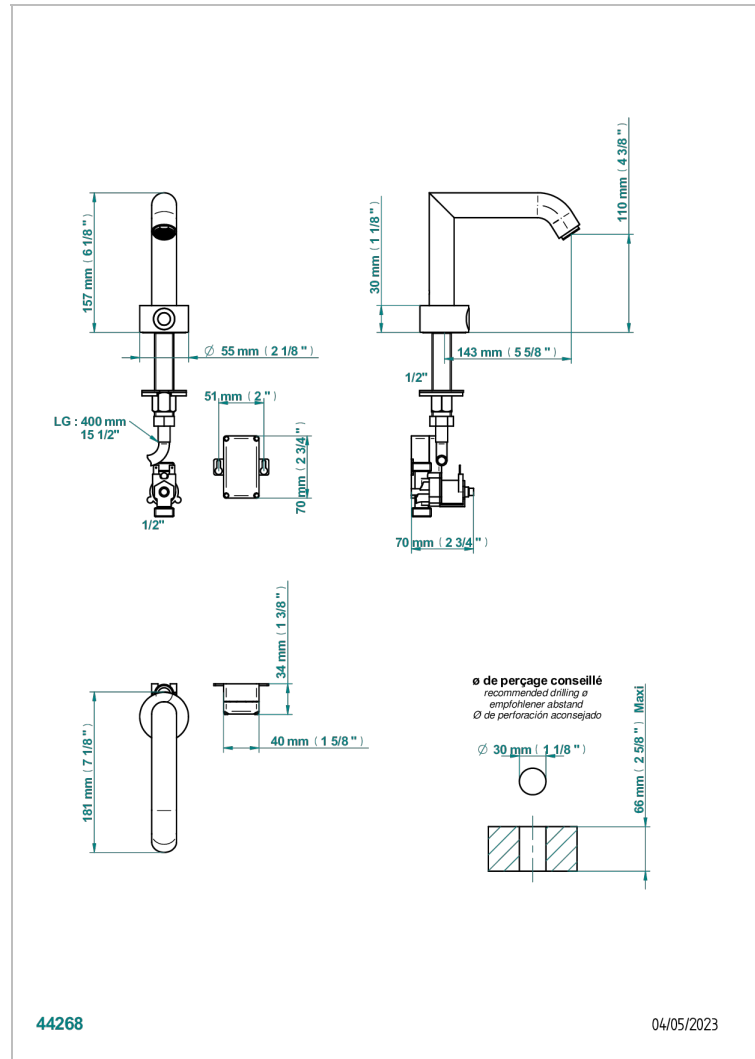

BAMBOU CLEAR CRYSTAL

A35-170IRB

THG[®]
PARIS

Electronic tap for washbasin with infra-red presence detection, without pop-up waste

44268

04/05/2023

CHARACTERISTIC

- ACS : 21ACCLY484