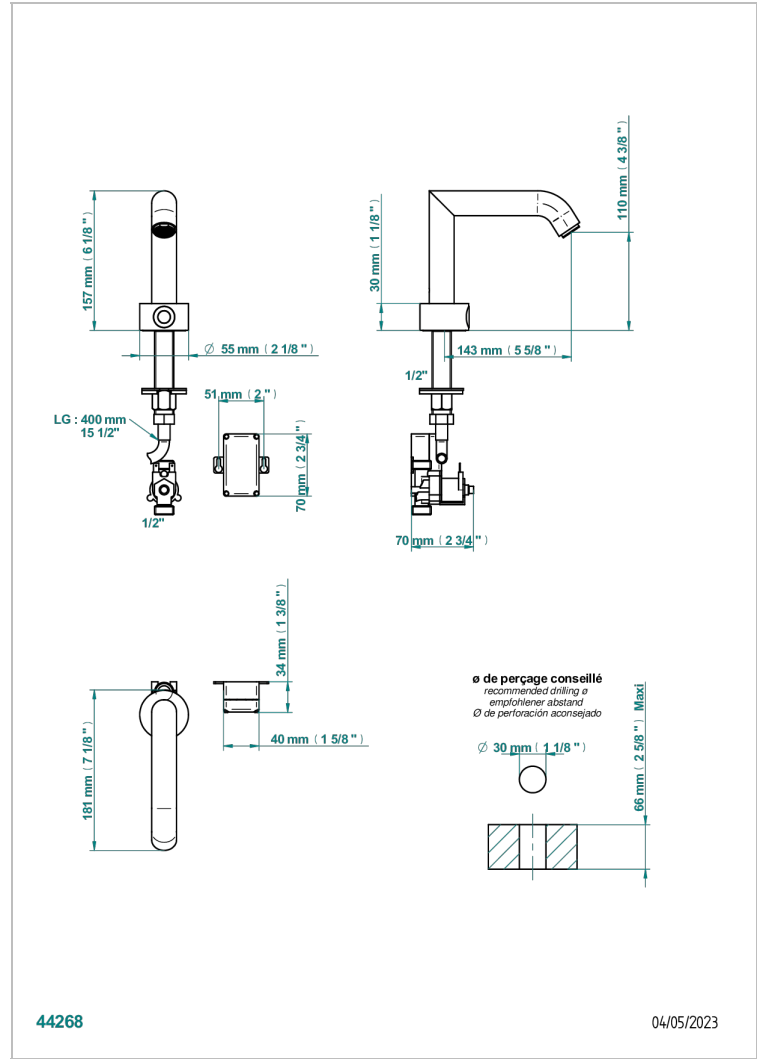

# BAMBOU CLEAR CRYSTAL

A35-170IRB

THG<sup>®</sup>  
PARIS

Electronic tap for washbasin with infra-red presence detection, without pop-up waste

## CHARACTERISTIC

- ACS : 21ACCLY484