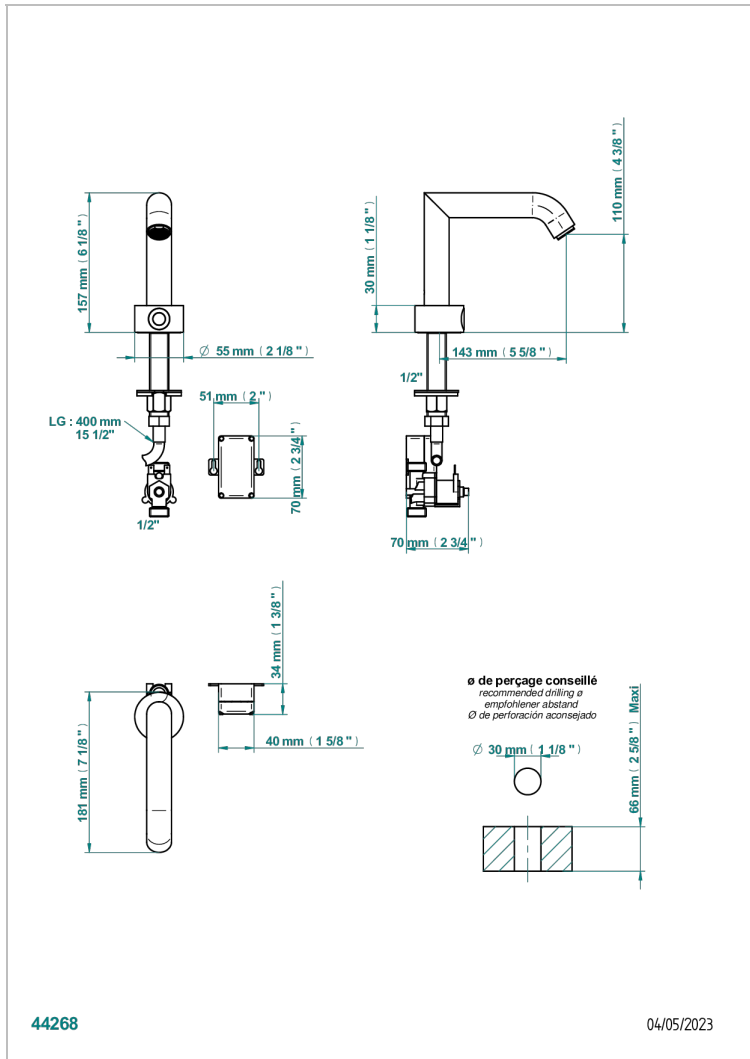

BAMBOU CLEAR CRYSTAL

A35-170IRB

Electronic tap for washbasin with infra-red presence detection, without pop-up waste

THG[®]
PARIS

特色

- ACS : 21ACCLY484

标准

相关的SKU

- Ref. G00-5999 淋浴池排水口，直径90毫米，可转向水平出水口（提供A02、B01、F01、F30型号，其他颜色请垂询我们）
- Ref. A35-6532 Rim mounted ceramic mixer with progressive cartridge

可选饰面

Black ceram - D30
Blush PVD - H62
Graphite PVD - H64
Matt Umber PVD - H67
Matt blush PVD - H60
Matt graphite PVD - H65