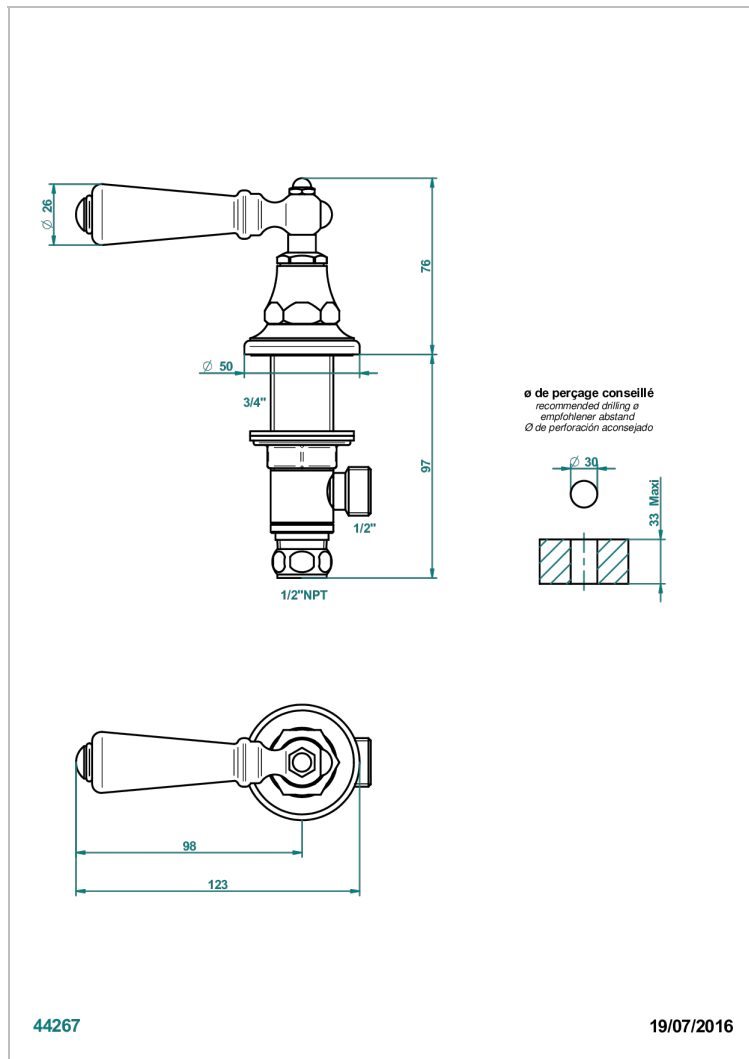

CHARLESTON WITH LEVER HANDLES

G75-35/HUS

1/2" deck valve with trim for lavatory - Hot

CHARACTERISTIC

- Charleston with lever handles
- 1/2" deck valve with trim for lavatory - Hot

AVAILABLE FINITIONS

Black ceram - D30
Blush PVD - H62
Brass color PVD - H49
Brown bronze color PVD - F33
Chrome polished - A02
Chrome polished / gold polished - G02