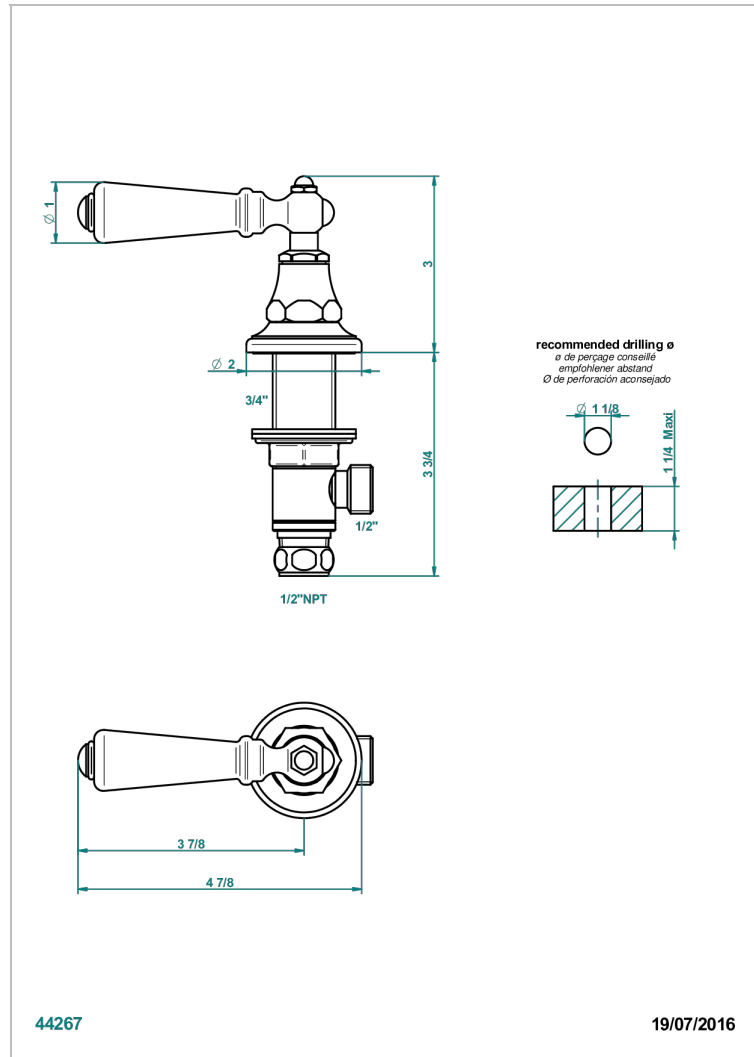

CHARLESTON WITH LEVER HANDLES

G75-35/HUS

1/2" deck valve with trim for lavatory - Hot

CHARACTERISTIC

- Charleston with lever handles
- 1/2" deck valve with trim for lavatory - Hot

AVAILABLE FINITIONS

Black ceram - D30
Blush PVD - H62
Brass color PVD - H49
Brown bronze color PVD - F33
Chrome polished - A02
Chrome polished / gold polished - G02