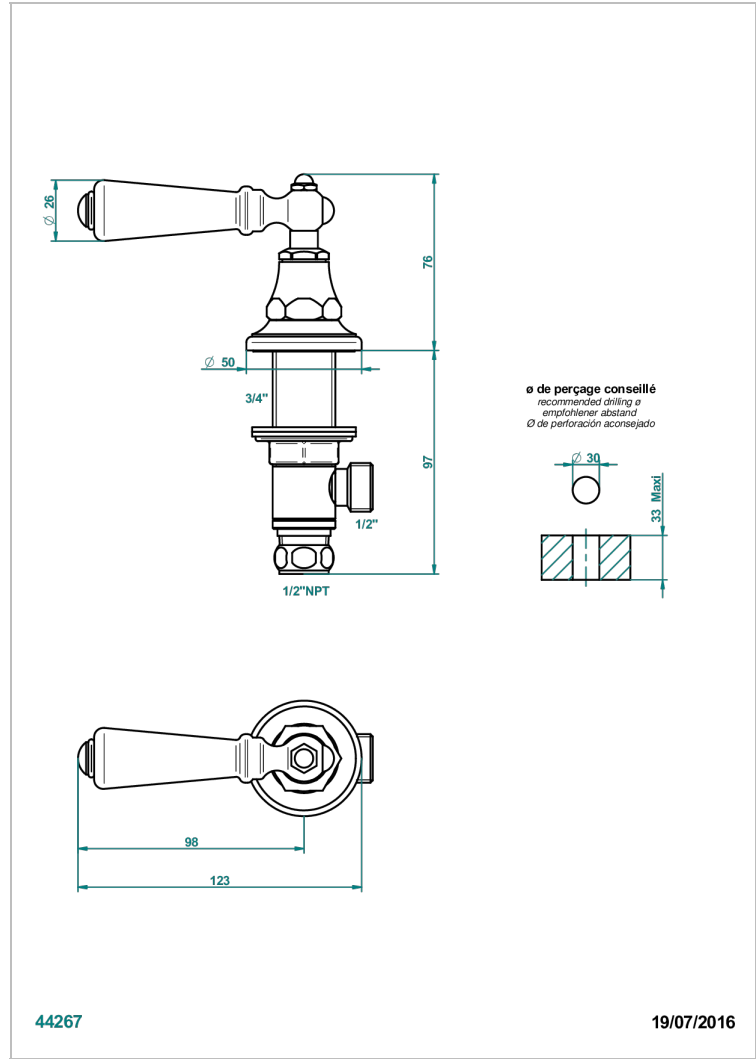

BROADWAY WITH WHITE PORCELAIN LEVER HANDLES

A04-35/HUS

1/2" deck valve with trim for lavatory - Hot

CHARACTERISTIC

- Broadway with white porcelain lever handles
- 1/2" deck valve with trim for lavatory - Hot