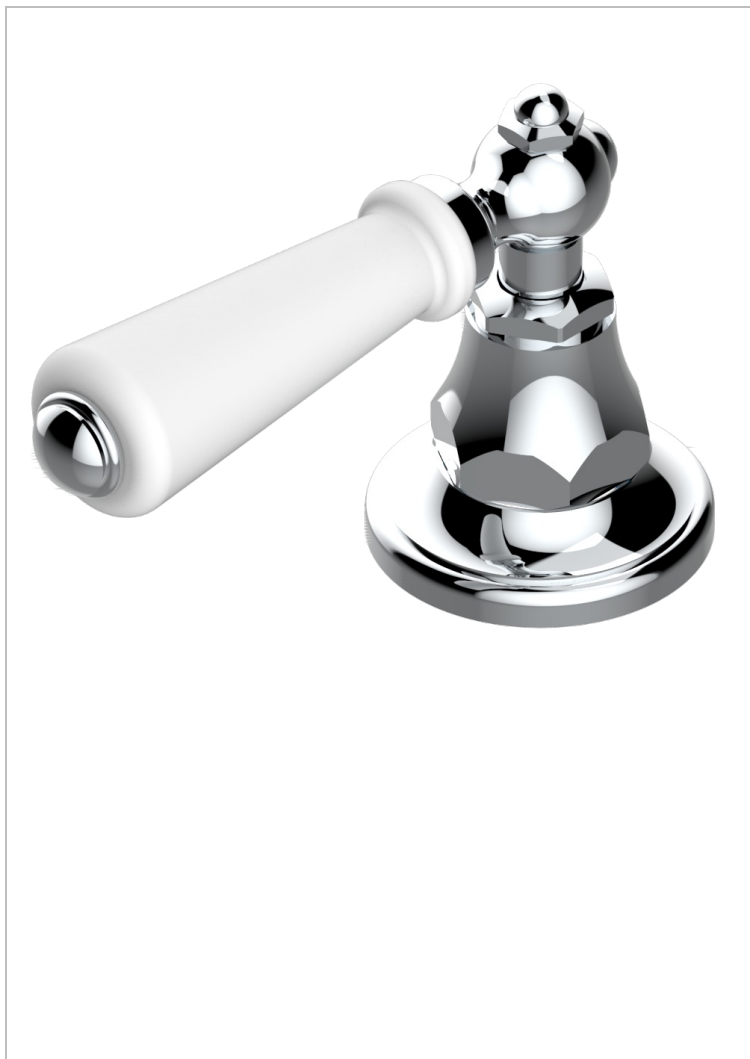

BROADWAY WITH WHITE PORCELAIN LEVER HANDLES

A04-35/HUS

1/2" deck valve with trim for lavatory - Hot

CHARACTERISTIC

- Broadway with white porcelain lever handles
- 1/2" deck valve with trim for lavatory - Hot

AVAILABLE FINITIONS

Black ceram - D30
 Blush PVD - H62
 Brass color PVD - H49
 Brown bronze color PVD - F33
 Chrome polished - A02
 Chrome polished / gold polished - G02

Copper antique matt, coated - H07
 Gold color PVD - H52
 Gold mat - F07
 Gold polished - F01
 Graphite PVD - H64
 Light coated bronze - D01