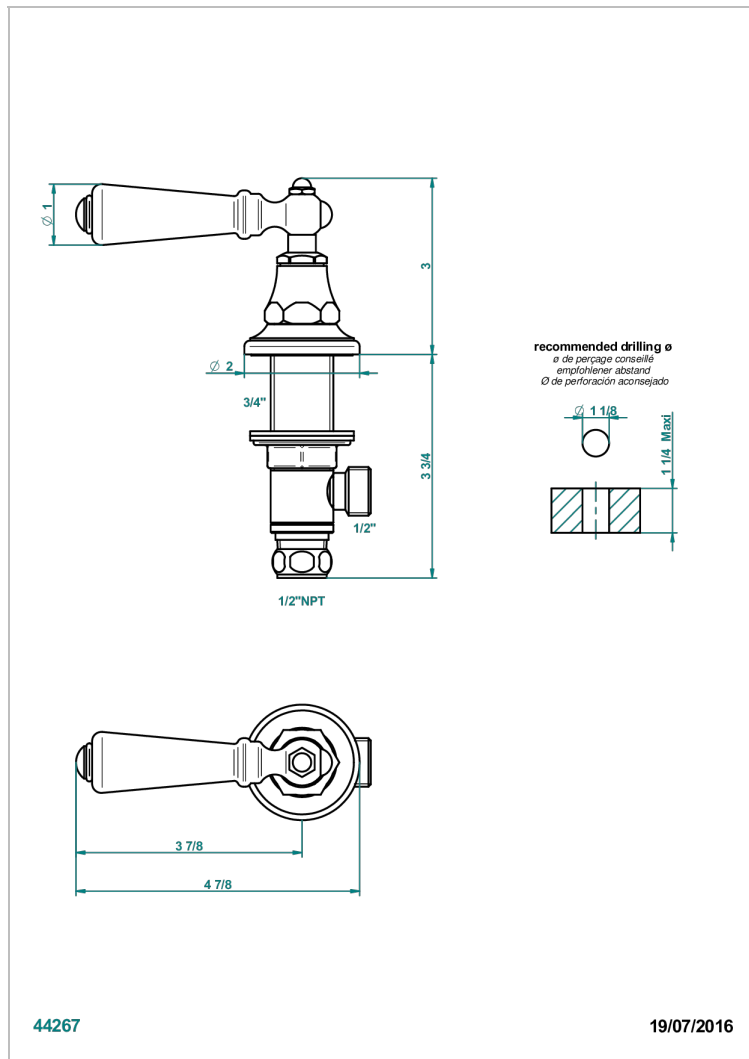

BROADWAY WITH WHITE PORCELAIN LEVER HANDLES

A04-35/HUS

1/2" deck valve with trim for lavatory - Hot

CHARACTERISTIC

- Broadway with white porcelain lever handles
- 1/2" deck valve with trim for lavatory - Hot