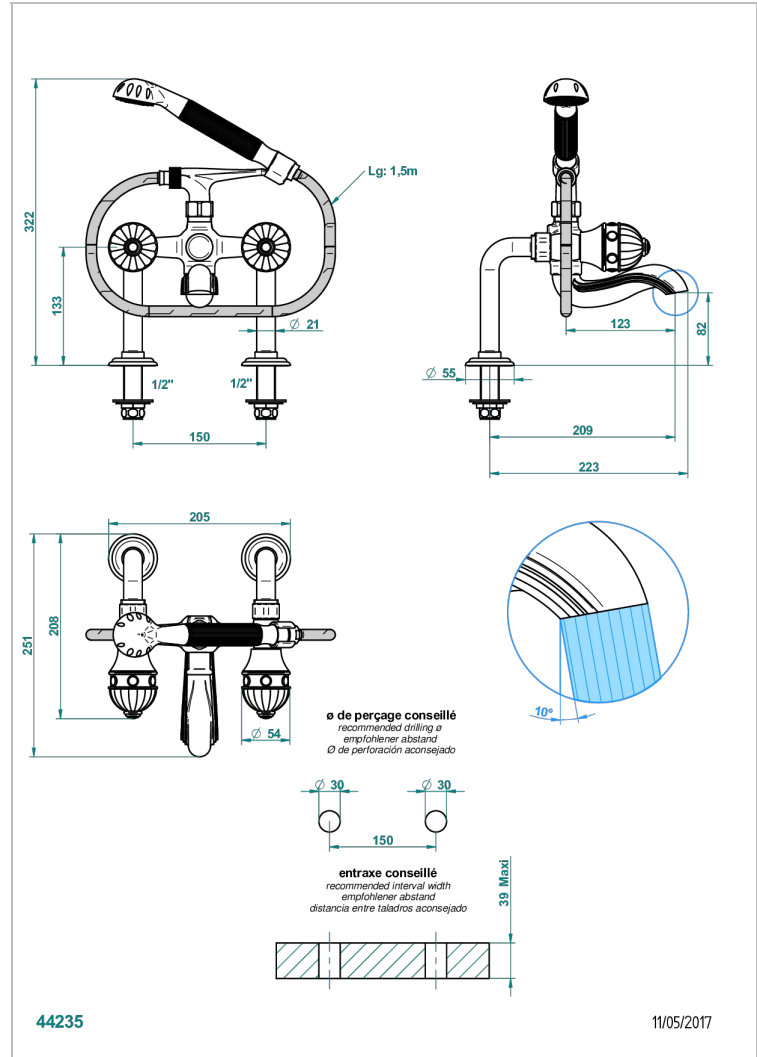

CHEVERNY RED JASPER

A1U-13G

Rim mounted 2-hole bath/telephone shower mixer, shower and hose

THG[®]
PARIS

CHARACTERISTIC

- ACS : 21ACCLY034

TECHNICAL SPECS

- Recommandé : 3 bars (max. 5 bars) - Advised : 43,5 psi (max. 72 psi)
- Bec : 75 l/min à 3 bars - Douchette : 9,5 l/min à 3 bars
- Spout : 19,8 gpm at 43.5 psi - Handshower : 2.5 gpm at 43.5 psi

STANDARDS

AVAILABLE FINITIONS

Antique nickel - H28
Black ceram - D30
Blush PVD - H62
Brass color PVD - H49
Brown bronze color PVD - F33
Gold color PVD - H52

Graphite PVD - H64
Matt Umber PVD - H67
Matt blush PVD - H60
Matt brass color PVD - H50
Matt brown bronze color PVD - F34
Matt chrome - C02