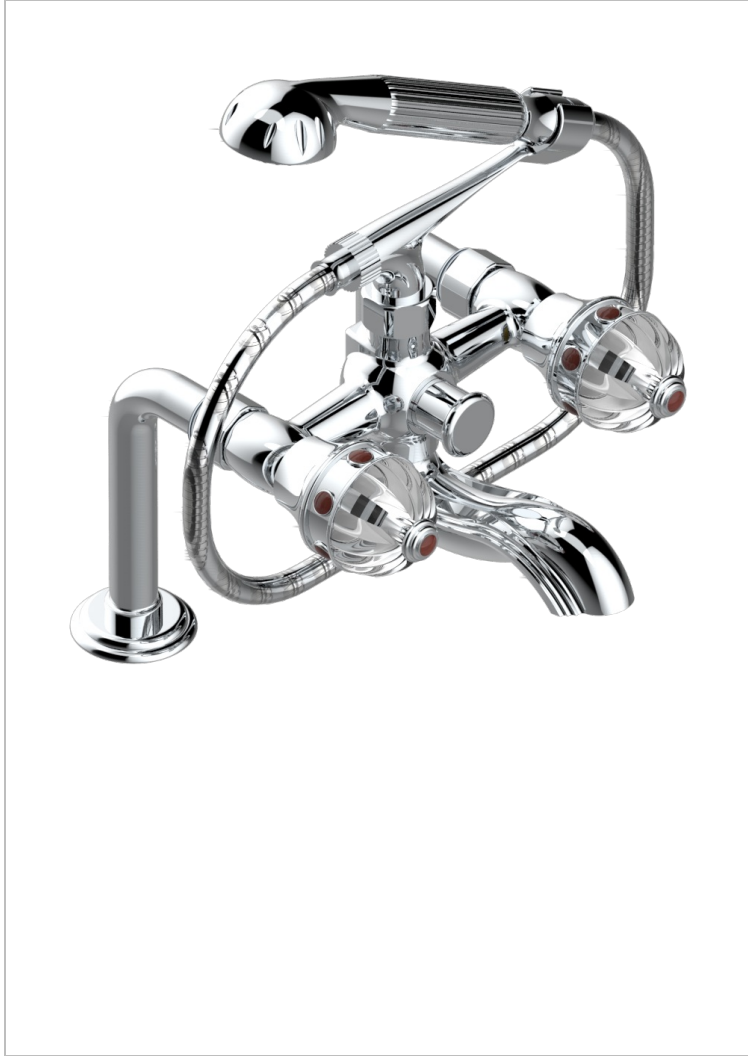

# CHEVERNY RED JASPER

A1U-13G

Rim mounted 2-hole bath/telephone shower mixer, shower and hose

## CHARACTERISTIC

- ACS : 21ACCLY034

## TECHNICAL SPECS

- Recommandé : 3 bars (max. 5 bars) - Advised : 43,5 psi (max. 72 psi)
- Bec : 75 l/min à 3 bars - Douchette : 9,5 l/min à 3 bars
- Spout : 19,8 gpm at 43.5 psi - Handshower : 2.5 gpm at 43.5 psi

## AVAILABLE FINITIONS

Antique nickel - H28  
Black ceram - D30  
Blush PVD - H62  
Brass color PVD - H49  
Brown bronze color PVD - F33  
Gold color PVD - H52

Graphite PVD - H64  
Matt Umber PVD - H67  
Matt blush PVD - H60  
Matt brass color PVD - H50  
Matt brown bronze color PVD - F34  
Matt chrome - C02