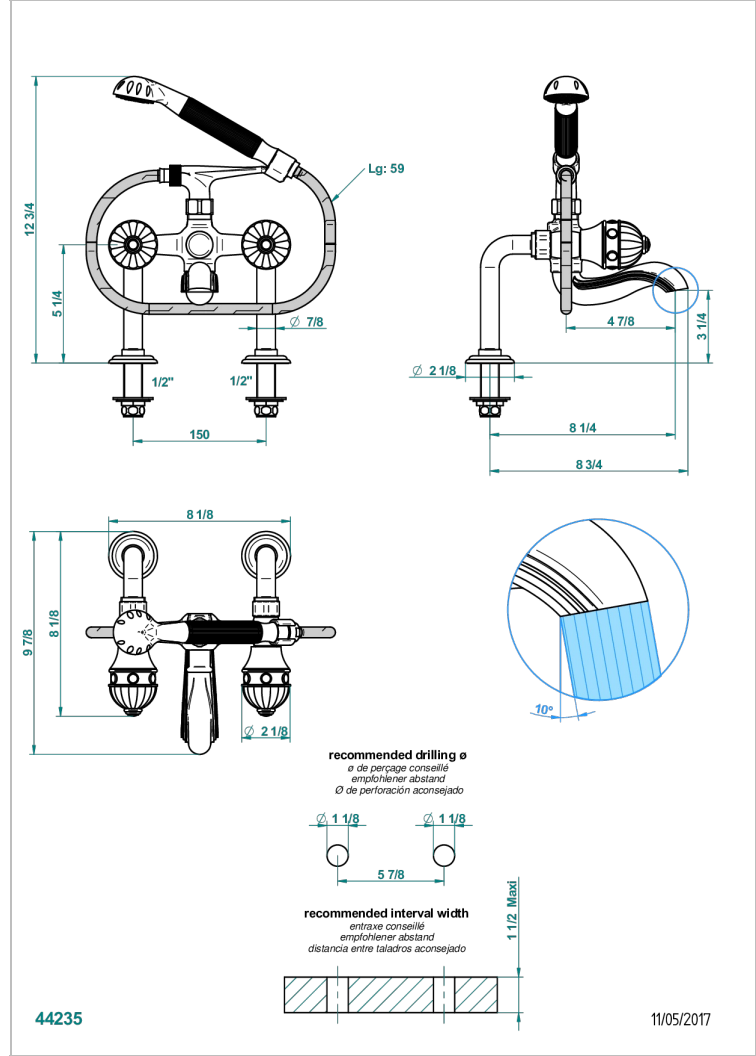

# CHEVERNY RED JASPER

A1U-13G

Rim mounted 2-hole bath/telephone shower mixer, shower and hose

## CHARACTERISTIC

- ACS : 21ACCLY034

## TECHNICAL SPECS

- Recommandé : 3 bars (max. 5 bars) - Advised : 43,5 psi (max. 72 psi)
- Bec : 75 l/min à 3 bars - Douchette : 9,5 l/min à 3 bars
- Spout : 19,8 gpm at 43.5 psi - Handshower : 2.5 gpm at 43.5 psi