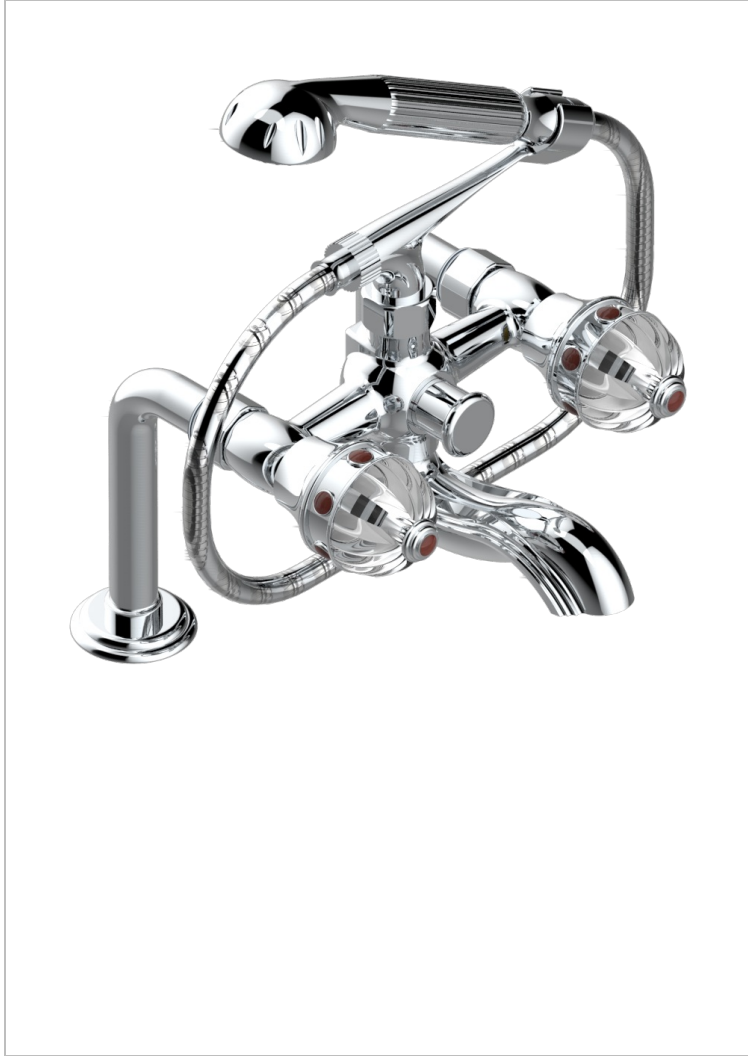

# CHEVERNY RED JASPER

A1U-13G

Rim mounted 2-hole bath/telephone shower mixer, shower and hose

THG<sup>®</sup>  
PARIS

## CHARACTERISTIC

- ACS : 21ACCLY034

## TECHNICAL SPECS

- Recommandé : 3 bars (max. 5 bars) - Advised : 43,5 psi (max. 72 psi)
- Bec : 75 l/min à 3 bars - Douchette : 9,5 l/min à 3 bars
- Spout : 19,8 gpm at 43.5 psi - Handshower : 2.5 gpm at 43.5 psi

## AVAILABLE FINITIONS

Antique nickel - H28  
Black ceram - D30  
Blush PVD - H62  
Brass color PVD - H49  
Brown bronze color PVD - F33  
Gold color PVD - H52

Graphite PVD - H64  
Matt Umber PVD - H67  
Matt blush PVD - H60  
Matt brass color PVD - H50  
Matt brown bronze color PVD - F34  
Matt chrome - C02