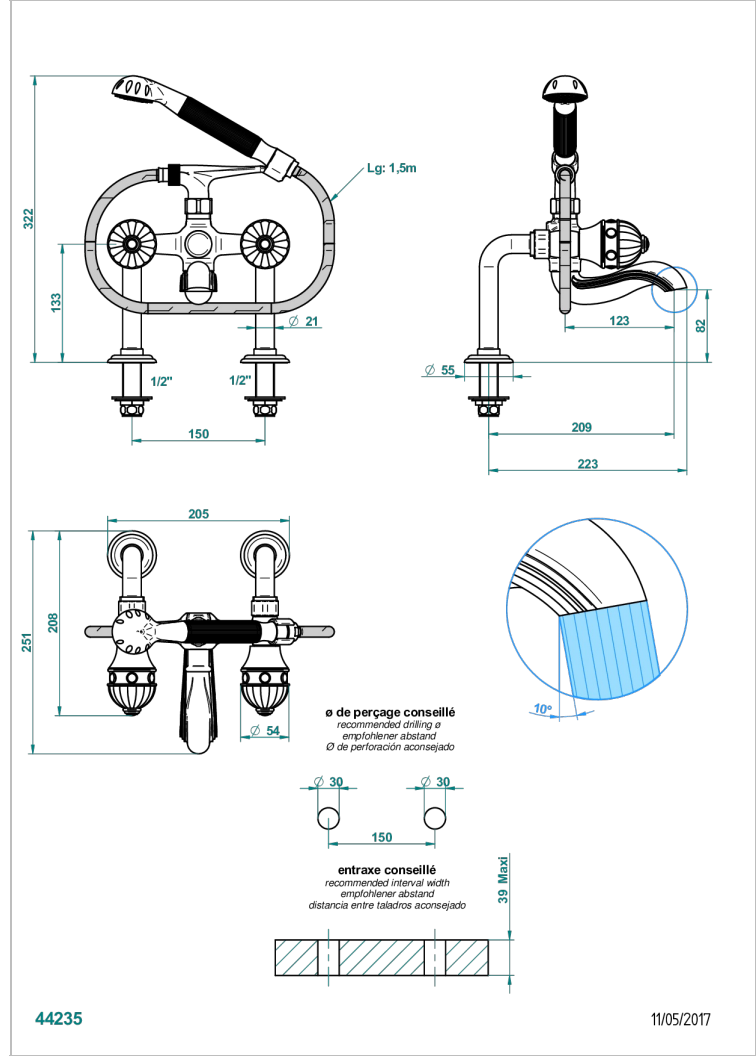

# CHEVERNY RED JASPER

A1U-13G

Rim mounted 2-hole bath/telephone shower mixer, shower and hose

THG<sup>®</sup>  
PARIS

## CHARACTERISTIC

- ACS : 21ACCLY034

## TECHNICAL SPECS

- Recommandé : 3 bars (max. 5 bars) - Advised : 43,5 psi (max. 72 psi)
- Bec : 75 l/min à 3 bars - Douchette : 9,5 l/min à 3 bars
- Spout : 19,8 gpm at 43.5 psi - Handshower : 2.5 gpm at 43.5 psi