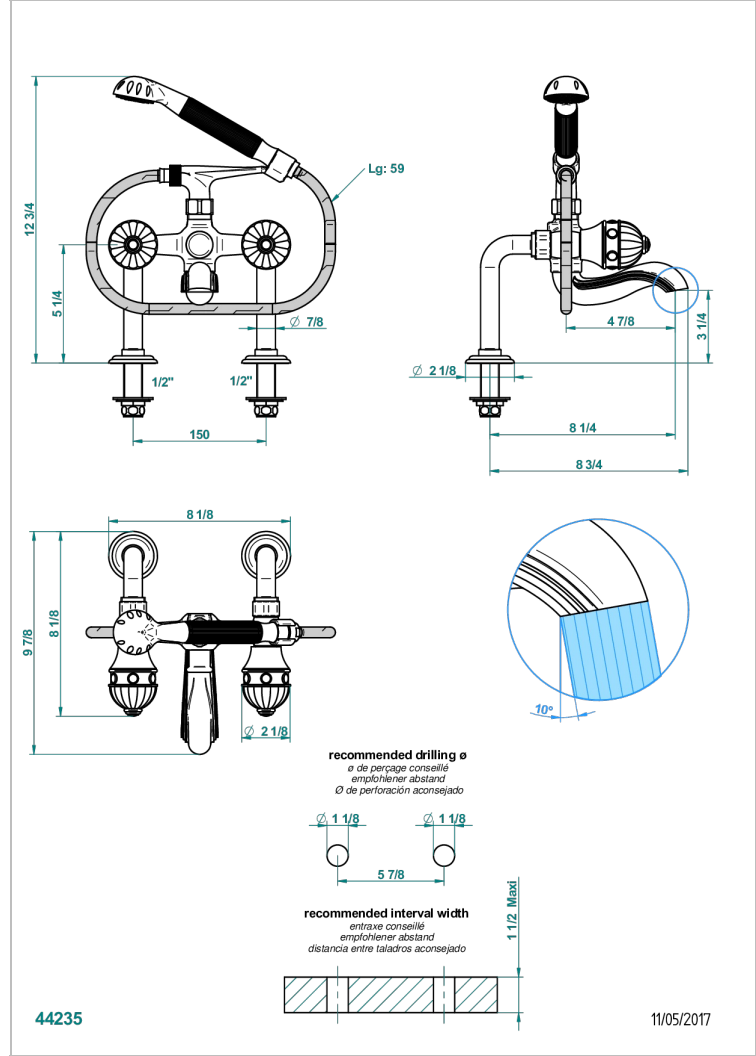

CHEVERNY RED JASPER

A1U-13G

Rim mounted 2-hole bath/telephone shower mixer, shower and hose

CHARACTERISTIC

- ACS : 21ACCLY034

TECHNICAL SPECS

- Recommandé : 3 bars (max. 5 bars) - Advised : 43,5 psi (max. 72 psi)
- Bec : 75 l/min à 3 bars - Douchette : 9,5 l/min à 3 bars
- Spout : 19,8 gpm at 43.5 psi - Handshower : 2.5 gpm at 43.5 psi

STANDARDS

AVAILABLE FINITIONS

- Antique nickel - H28
- Black ceram - D30
- Blush PVD - H62
- Brass color PVD - H49
- Brown bronze color PVD - F33
- Gold color PVD - H52

- Graphite PVD - H64
- Matt Umber PVD - H67
- Matt blush PVD - H60
- Matt brass color PVD - H50
- Matt brown bronze color PVD - F34
- Matt chrome - C02