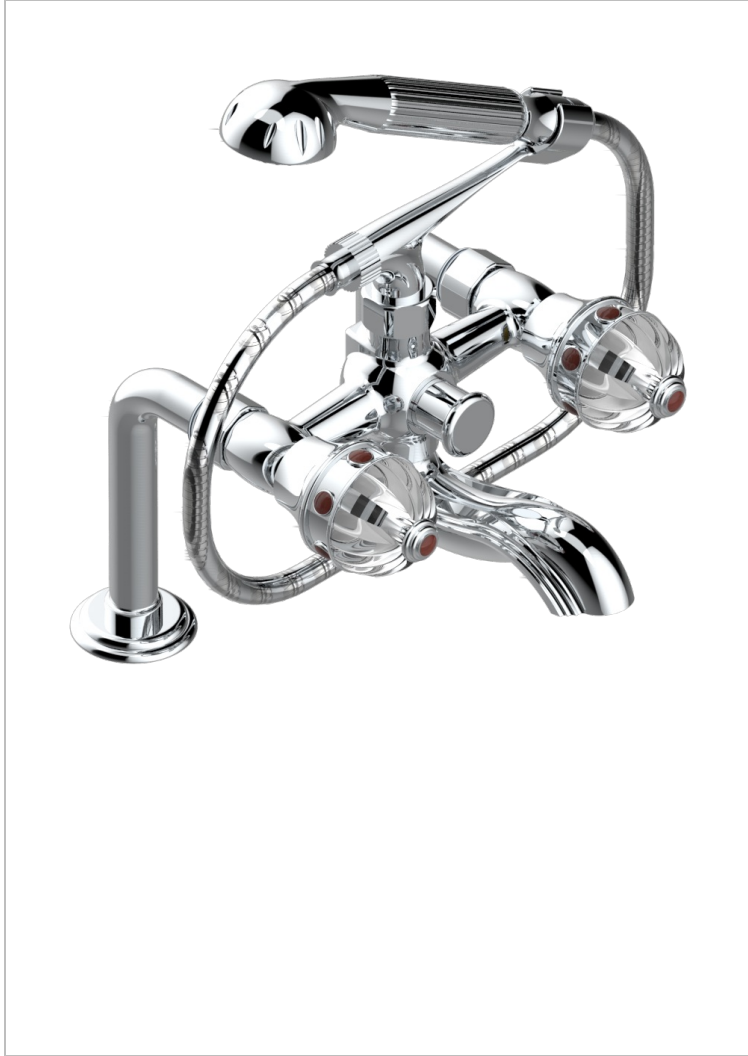

CHEVERNY RED JASPER

A1U-13G

Rim mounted 2-hole bath/telephone shower mixer, shower and hose

CHARACTERISTIC

- ACS : 21ACCLY034

TECHNICAL SPECS

- Recommandé : 3 bars (max. 5 bars) - Advised : 43,5 psi (max. 72 psi)
- Bec : 75 l/min à 3 bars - Douchette : 9,5 l/min à 3 bars
- Spout : 19,8 gpm at 43.5 psi - Handshower : 2.5 gpm at 43.5 psi

STANDARDS

AVAILABLE FINITIONS

- Antique nickel - H28
- Black ceram - D30
- Blush PVD - H62
- Brass color PVD - H49
- Brown bronze color PVD - F33
- Gold color PVD - H52

- Graphite PVD - H64
- Matt Umber PVD - H67
- Matt blush PVD - H60
- Matt brass color PVD - H50
- Matt brown bronze color PVD - F34
- Matt chrome - C02

- Matt gold - F07
- Matt gold color PVD - H53
- Matt graphite PVD - H65
- Matt nickel (color finish) - C01
- Matt nickel color PVD - H56
- Nickel color PVD - H55

- Polished chrome (color finish) - A02
- Polished chrome / Polished gold (color finish) - G02
- Polished gold (color finish) - F01
- Polished nickel - B01
- Soft gold - F30
- Soft matt gold - F31
- Umber PVD - H66