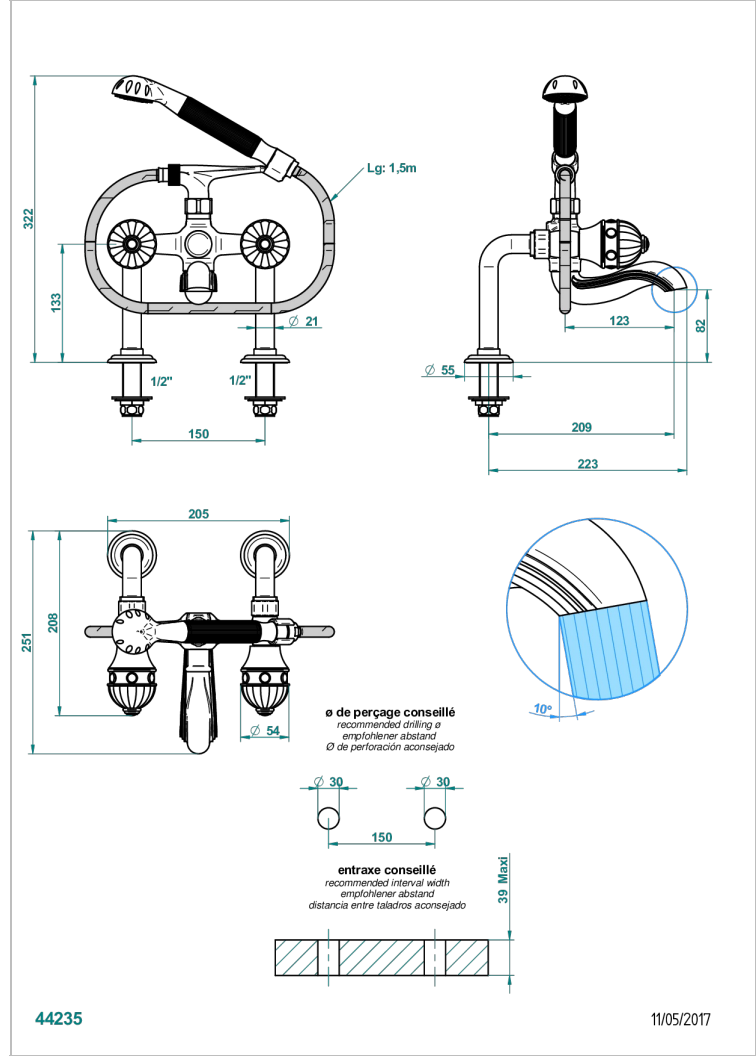

AMBOISE RED JASPER

A1L-13G

Rim mounted 2-hole bath/telephone shower mixer, shower and hose

CHARACTERISTIC

- ACS : 21ACCLY034

TECHNICAL SPECS

- Recommandé : 3 bars (max. 5 bars) - Advised : 43,5 psi (max. 72 psi)
- Bec : 75 l/min à 3 bars - Douchette : 9,5 l/min à 3 bars
- Spout : 19,8 gpm at 43.5 psi - Handshower : 2.5 gpm at 43.5 psi

STANDARDS

AVAILABLE FINITIONS

Antique nickel - H28
Black ceram - D30
Blush PVD - H62
Brass color PVD - H49
Brown bronze color PVD - F33
Gold color PVD - H52

Graphite PVD - H64
Matt Umber PVD - H67
Matt blush PVD - H60
Matt brass color PVD - H50
Matt brown bronze color PVD - F34
Matt chrome - C02