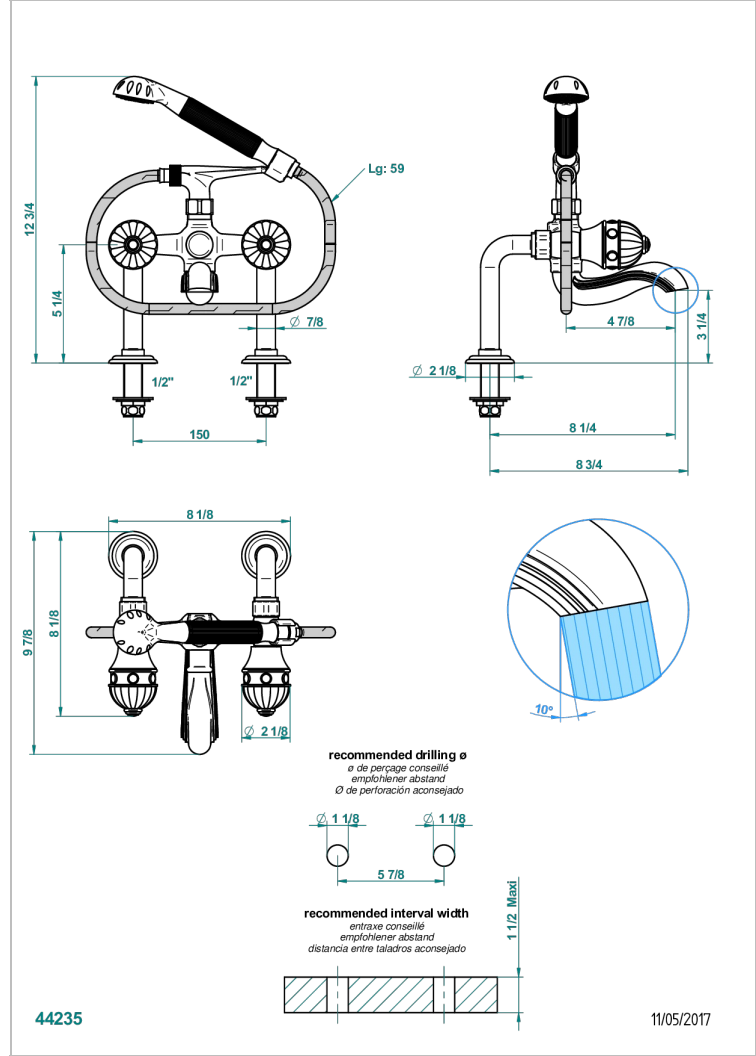

AMBOISE RED JASPER

A1L-13G

Rim mounted 2-hole bath/telephone shower mixer, shower and hose

CHARACTERISTIC

- ACS : 21ACCLY034

TECHNICAL SPECS

- Recommandé : 3 bars (max. 5 bars) - Advised : 43,5 psi (max. 72 psi)
- Bec : 75 l/min à 3 bars - Douchette : 9,5 l/min à 3 bars
- Spout : 19,8 gpm at 43.5 psi - Handshower : 2.5 gpm at 43.5 psi

STANDARDS

AVAILABLE FINITIONS

Antique nickel - H28
Black ceram - D30
Blush PVD - H62
Brass color PVD - H49
Brown bronze color PVD - F33
Gold color PVD - H52

Graphite PVD - H64
Matt Umber PVD - H67
Matt blush PVD - H60
Matt brass color PVD - H50
Matt brown bronze color PVD - F34
Matt chrome - C02