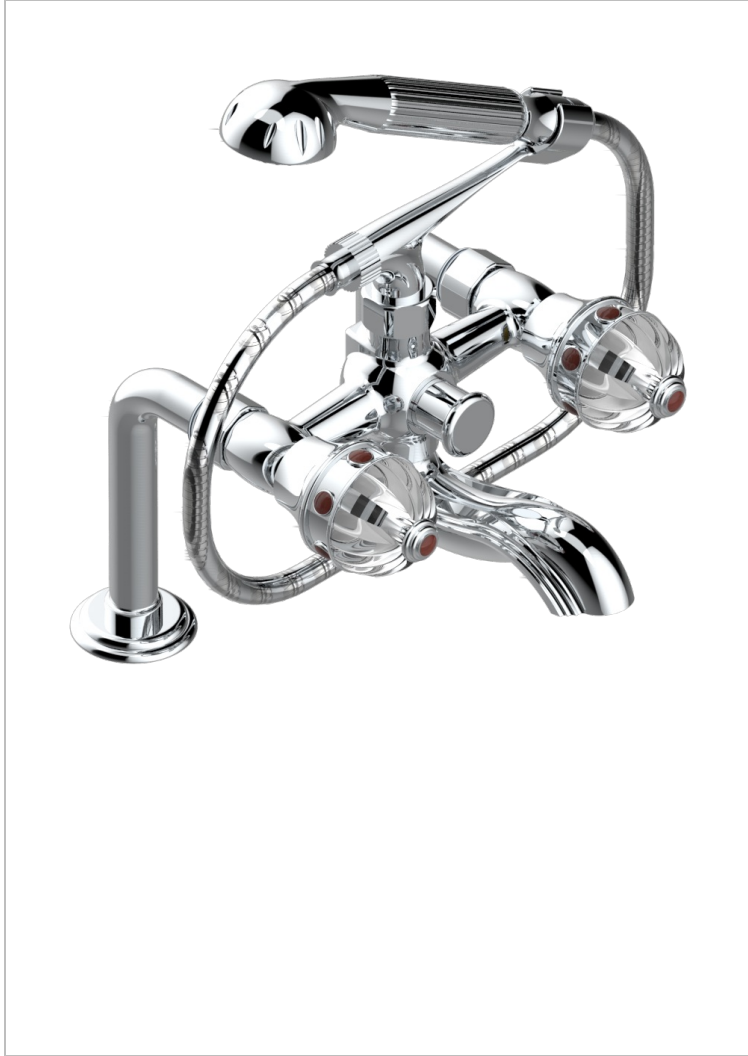

AMBOISE RED JASPER

A1L-13G

Rim mounted 2-hole bath/telephone shower mixer, shower and hose

CHARACTERISTIC

- ACS : 21ACCLY034

TECHNICAL SPECS

- Recommandé : 3 bars (max. 5 bars) - Advised : 43,5 psi (max. 72 psi)
- Bec : 75 l/min à 3 bars - Douchette : 9,5 l/min à 3 bars
- Spout : 19,8 gpm at 43.5 psi - Handshower : 2.5 gpm at 43.5 psi

STANDARDS

AVAILABLE FINITIONS

Antique nickel - H28
Black ceram - D30
Blush PVD - H62
Brass color PVD - H49
Brown bronze color PVD - F33
Gold color PVD - H52

Graphite PVD - H64
Matt Umber PVD - H67
Matt blush PVD - H60
Matt brass color PVD - H50
Matt brown bronze color PVD - F34
Matt chrome - C02

Matt gold - F07
Matt gold color PVD - H53
Matt graphite PVD - H65
Matt nickel (color finish) - C01
Matt nickel color PVD - H56
Nickel color PVD - H55

Polished chrome (color finish) - A02
Polished chrome / Polished gold (color finish) - G02
Polished gold (color finish) - F01
Polished nickel - B01
Soft gold - F30
Soft matt gold - F31
Umber PVD - H66