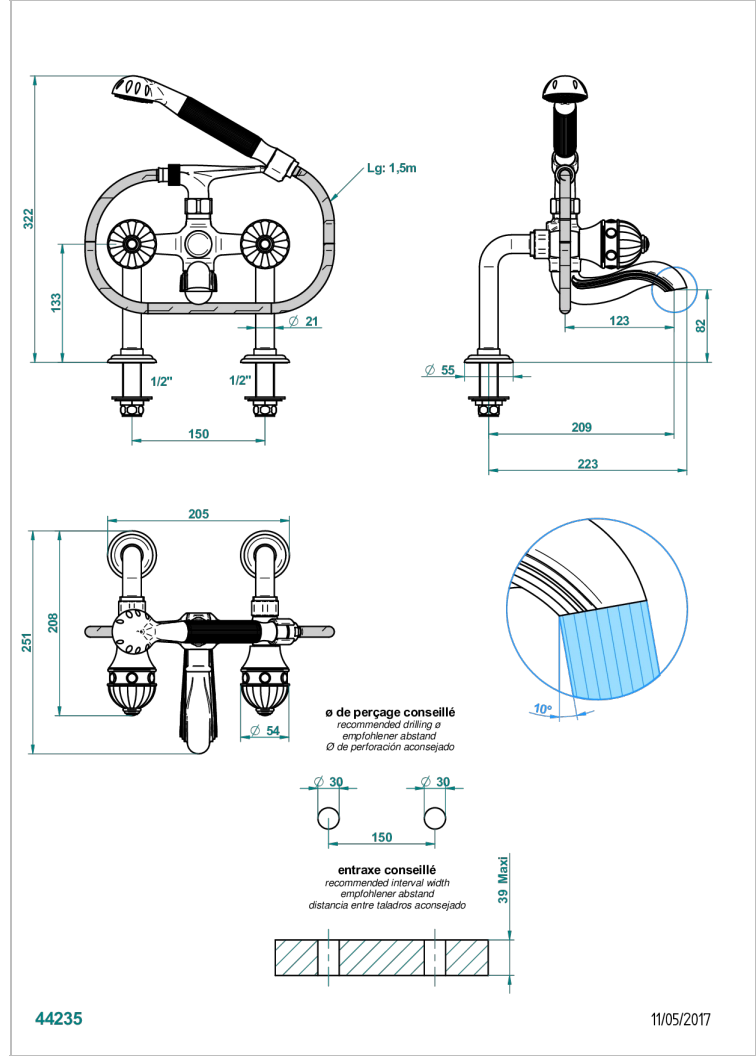

AMBOISE RED JASPER

A1L-13G

Rim mounted 2-hole bath/telephone shower mixer, shower and hose

11/05/2017

CHARACTERISTIC

- ACS : 21ACCLY034

TECHNICAL SPECS

- Recommandé : 3 bars (max. 5 bars) - Advised : 43,5 psi (max. 72 psi)
- Bec : 75 l/min à 3 bars - Douchette : 9,5 l/min à 3 bars
- Spout : 19,8 gpm at 43.5 psi - Handshower : 2.5 gpm at 43.5 psi

STANDARDS

AVAILABLE FINITIONS

Antique nickel - H28
Black ceram - D30
Blush PVD - H62
Brass color PVD - H49
Brown bronze color PVD - F33
Gold color PVD - H52

Graphite PVD - H64
Matt Umber PVD - H67
Matt blush PVD - H60
Matt brass color PVD - H50
Matt brown bronze color PVD - F34
Matt chrome - C02