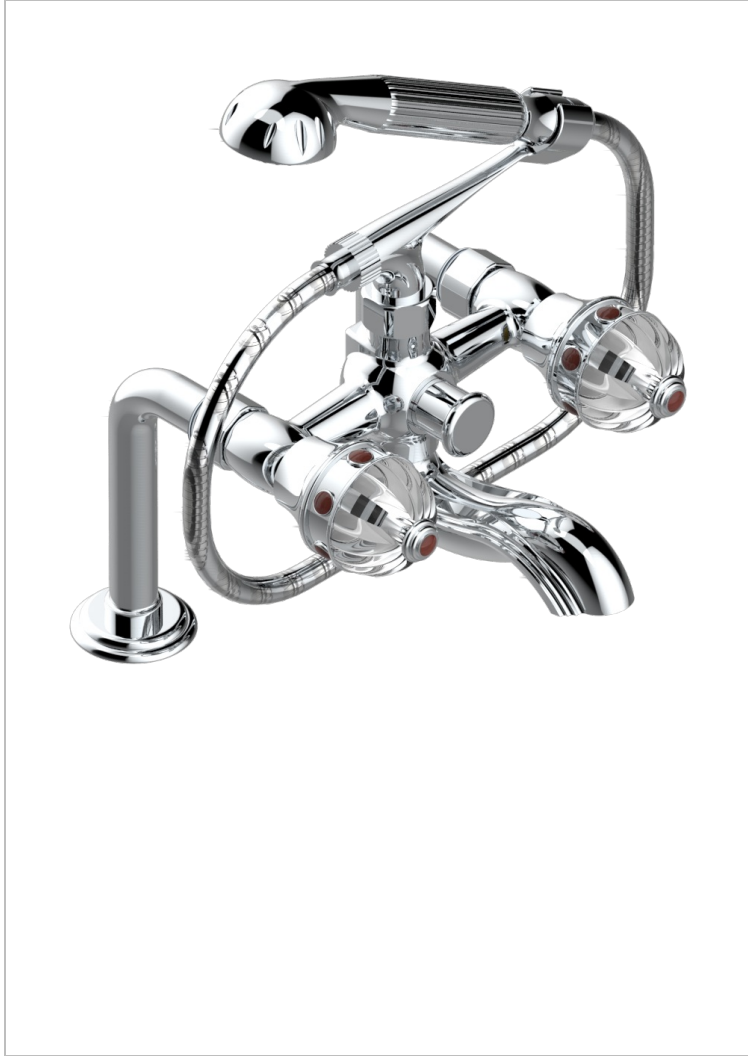

AMBOISE RED JASPER

A1L-13G

Rim mounted 2-hole bath/telephone shower mixer, shower and hose

11/05/2017

CHARACTERISTIC

- ACS : 21ACCLY034

TECHNICAL SPECS

- Recommandé : 3 bars (max. 5 bars) - Advised : 43,5 psi (max. 72 psi)
- Bec : 75 l/min à 3 bars - Douchette : 9,5 l/min à 3 bars
- Spout : 19,8 gpm at 43.5 psi - Handshower : 2.5 gpm at 43.5 psi

STANDARDS

AVAILABLE FINITIONS

Antique nickel - H28
Black ceram - D30
Blush PVD - H62
Brass color PVD - H49
Brown bronze color PVD - F33
Gold color PVD - H52

Graphite PVD - H64
Matt Umber PVD - H67
Matt blush PVD - H60
Matt brass color PVD - H50
Matt brown bronze color PVD - F34
Matt chrome - C02

Matt gold - F07
Matt gold color PVD - H53
Matt graphite PVD - H65
Matt nickel (color finish) - C01
Matt nickel color PVD - H56
Nickel color PVD - H55

Polished chrome (color finish) - A02
Polished chrome / Polished gold (color finish) - G02
Polished gold (color finish) - F01
Polished nickel - B01
Soft gold - F30
Soft matt gold - F31
Umber PVD - H66