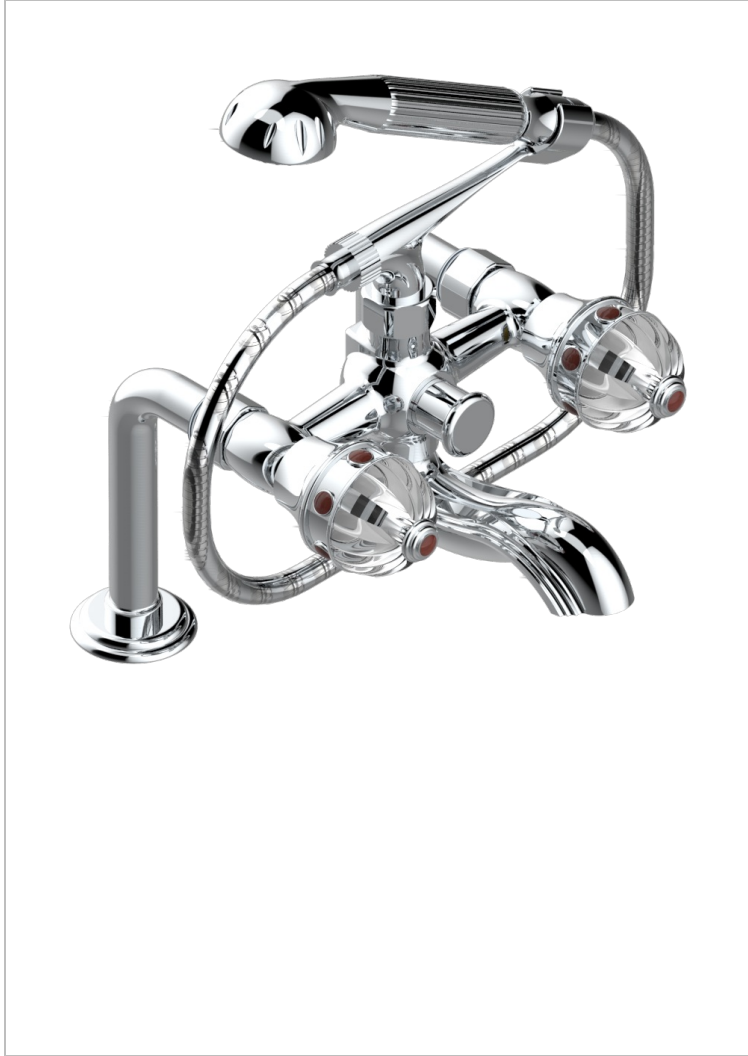

AMBOISE RED JASPER

A1L-13G

Rim mounted 2-hole bath/telephone shower mixer, shower and hose

CHARACTERISTIC

- ACS : 21ACCLY034

TECHNICAL SPECS

- Recommandé : 3 bars (max. 5 bars) - Advised : 43,5 psi (max. 72 psi)
- Bec : 75 l/min à 3 bars - Douchette : 9,5 l/min à 3 bars
- Spout : 19,8 gpm at 43.5 psi - Handshower : 2.5 gpm at 43.5 psi

STANDARDS

AVAILABLE FINITIONS

- Antique nickel - H28
- Black ceram - D30
- Blush PVD - H62
- Brass color PVD - H49
- Brown bronze color PVD - F33
- Gold color PVD - H52

- Graphite PVD - H64
- Matt Umber PVD - H67
- Matt blush PVD - H60
- Matt brass color PVD - H50
- Matt brown bronze color PVD - F34
- Matt chrome - C02

- Matt gold - F07
- Matt gold color PVD - H53
- Matt graphite PVD - H65
- Matt nickel (color finish) - C01
- Matt nickel color PVD - H56
- Nickel color PVD - H55

- Polished chrome (color finish) - A02
- Polished chrome / Polished gold (color finish) - G02
- Polished gold (color finish) - F01
- Polished nickel - B01
- Soft gold - F30
- Soft matt gold - F31
- Umber PVD - H66