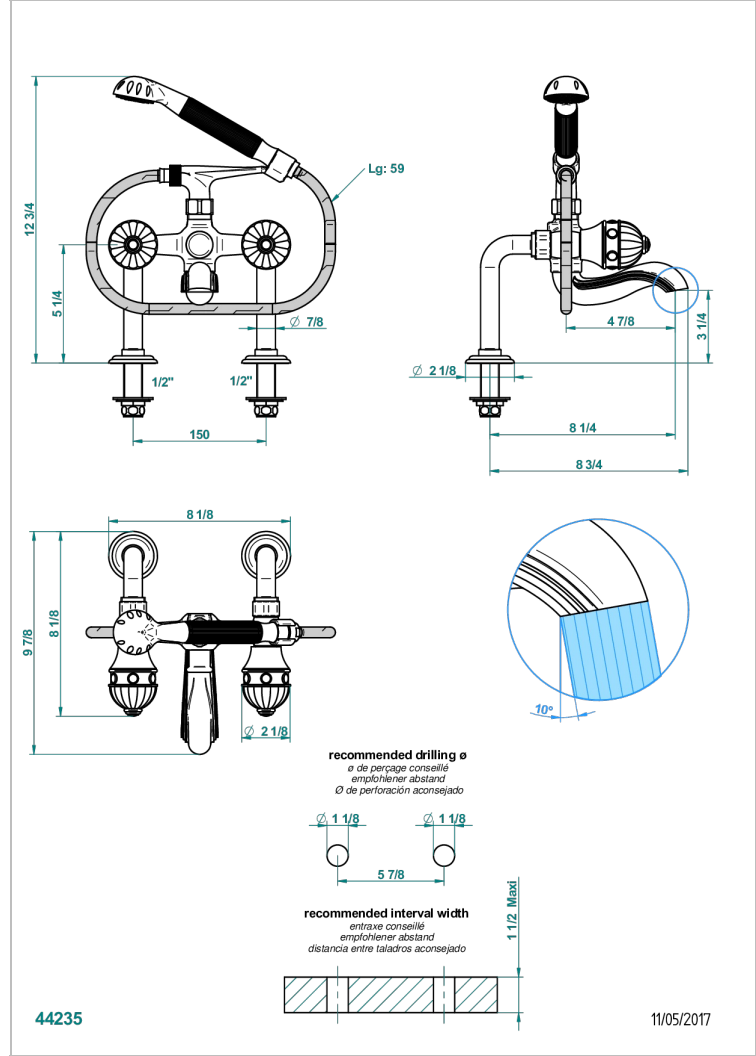

AMBOISE RED JASPER

A1L-13G

Rim mounted 2-hole bath/telephone shower mixer, shower and hose

CHARACTERISTIC

- ACS : 21ACCLY034

TECHNICAL SPECS

- Recommandé : 3 bars (max. 5 bars) - Advised : 43,5 psi (max. 72 psi)
- Bec : 75 l/min à 3 bars - Douchette : 9,5 l/min à 3 bars
- Spout : 19,8 gpm at 43.5 psi - Handshower : 2.5 gpm at 43.5 psi

STANDARDS

AVAILABLE FINITIONS

- Antique nickel - H28
- Black ceram - D30
- Blush PVD - H62
- Brass color PVD - H49
- Brown bronze color PVD - F33
- Gold color PVD - H52

- Graphite PVD - H64
- Matt Umber PVD - H67
- Matt blush PVD - H60
- Matt brass color PVD - H50
- Matt brown bronze color PVD - F34
- Matt chrome - C02