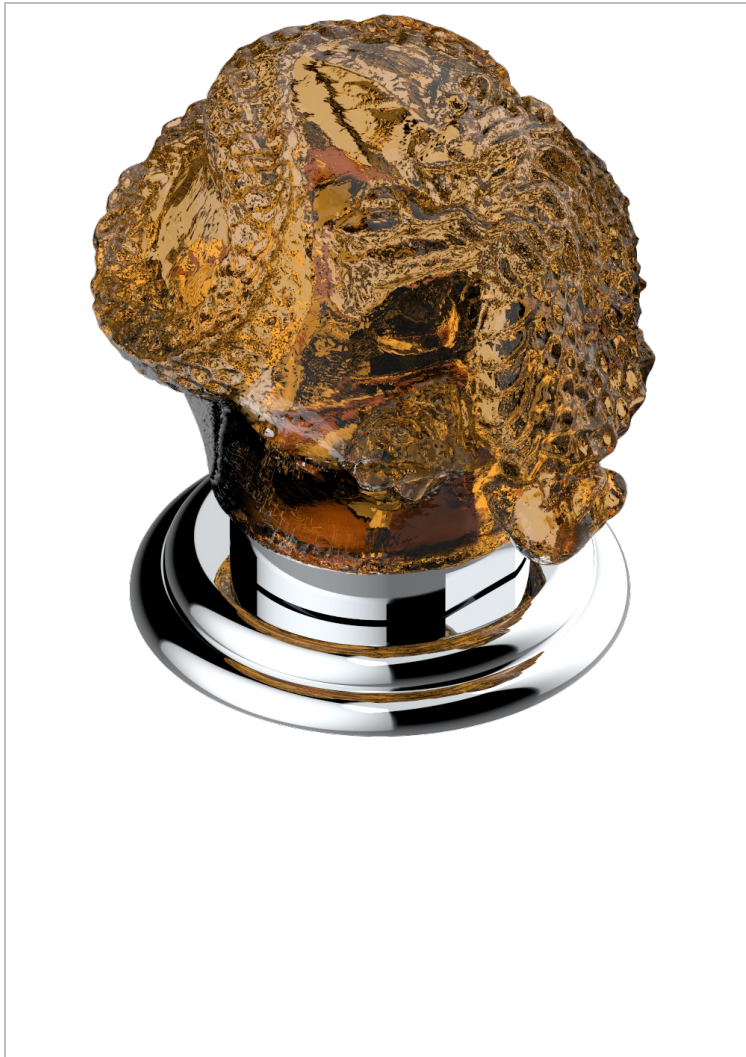

SUN DRAGON

U5D-35/US

1/2" deck valve with trim for lavatory

CHARACTERISTIC

- Sun Dragon
- 1/2" deck valve with trim for lavatory

AVAILABLE FINITIONS

Black ceram - D30
Blush PVD - H62
Brass color PVD - H49
Brown bronze color PVD - F33
Chrome polished - A02
Chrome polished / gold polished - G02

Copper antique matt, coated - H07
Gold color PVD - H52
Gold mat - F07
Gold polished - F01
Graphite PVD - H64
Light coated bronze - D01

Matt Umber PVD - H67
Matt blush PVD - H60
Matt brass color PVD - H50
Matt brown bronze color PVD - F34
Matt chrome (American satin) - C02
Matt gold color PVD - H53

Matt graphite PVD - H65
Matt nickel (American satin) - C01
Matt nickel color PVD - H56
Nickel antique / Sovereign - H28
Nickel color PVD - H55
Nickel polished - B01

Soft gold - F30
Soft matt gold - F31
Umber PVD - H66