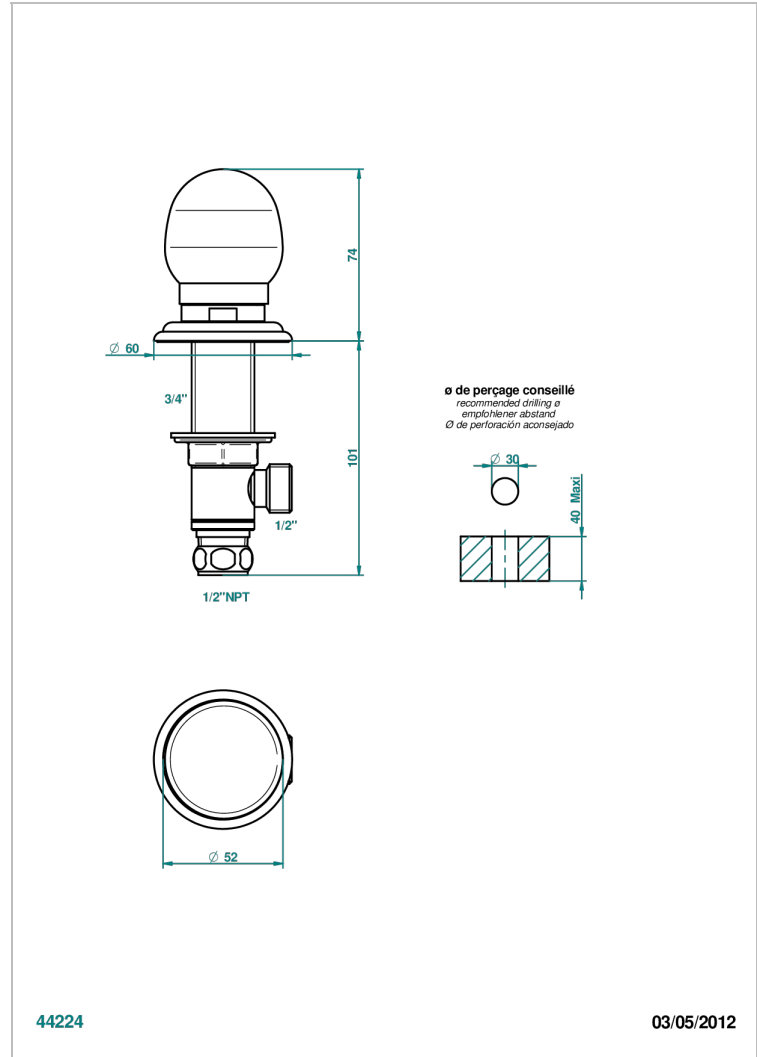

SUN DRAGON

U5D-35/US

1/2" deck valve with trim for lavatory

CHARACTERISTIC

- Sun Dragon
- 1/2" deck valve with trim for lavatory

AVAILABLE FINITIONS

Black ceram - D30
Blush PVD - H62
Brass color PVD - H49
Brown bronze color PVD - F33
Chrome polished - A02
Chrome polished / gold polished - G02