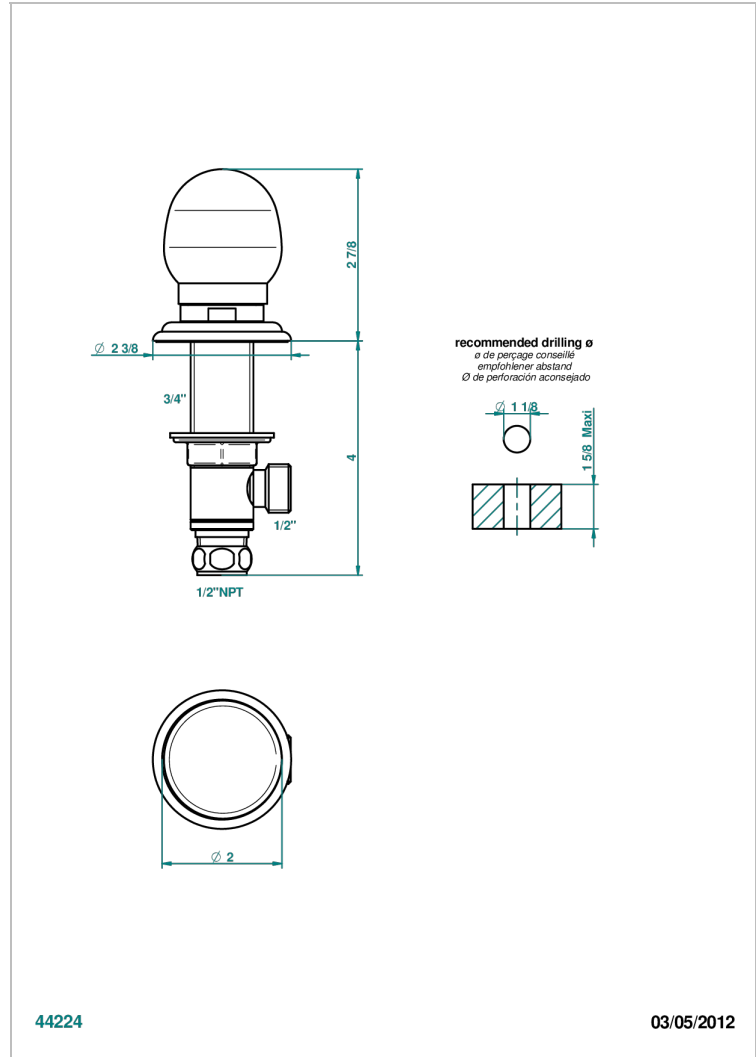

SUN DRAGON

U5D-35/US

1/2" deck valve with trim for lavatory

44224

03/05/2012

CHARACTERISTIC

- Sun Dragon
- 1/2" deck valve with trim for lavatory

AVAILABLE FINITIONS