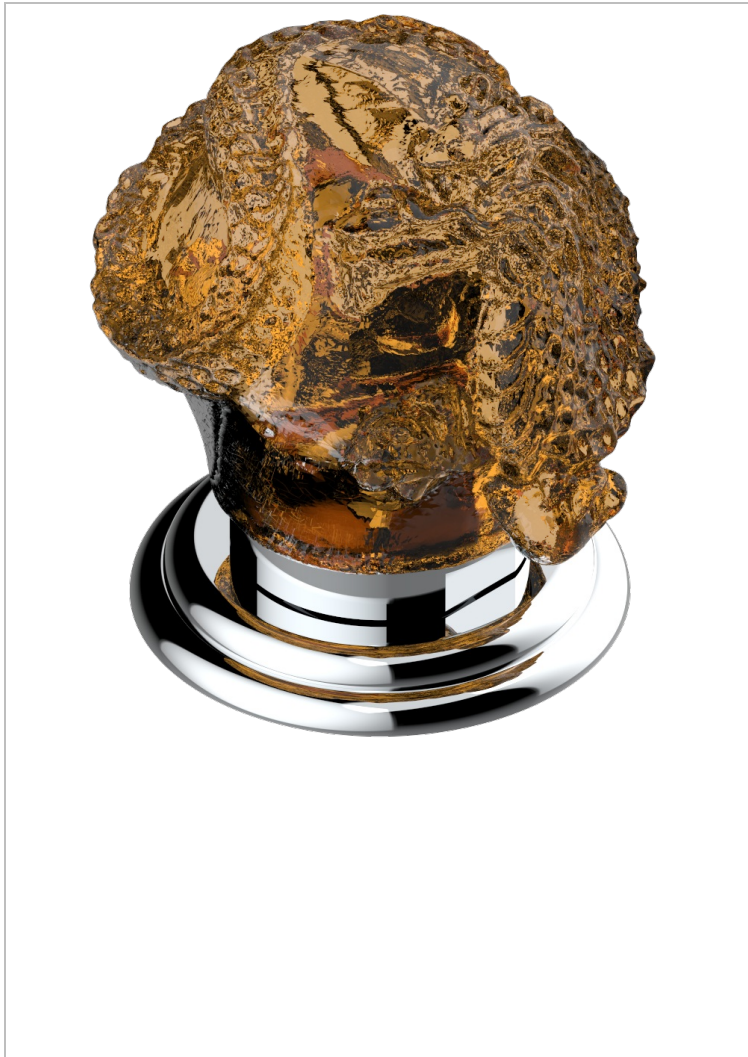

SUN DRAGON

U5D-35/US

1/2" deck valve with trim for lavatory

44224

03/05/2012

CHARACTERISTIC

- Sun Dragon
- 1/2" deck valve with trim for lavatory

AVAILABLE FINITIONS

Black ceram - D30
Blush PVD - H62
Brass color PVD - H49
Brown bronze color PVD - F33
Chrome polished - A02
Chrome polished / gold polished - G02

Copper antique matt, coated - H07
Gold color PVD - H52
Gold mat - F07
Gold polished - F01
Graphite PVD - H64
Light coated bronze - D01

Matt Umber PVD - H67
Matt blush PVD - H60
Matt brass color PVD - H50
Matt brown bronze color PVD - F34
Matt chrome (American satin) - C02
Matt gold color PVD - H53

Matt graphite PVD - H65
Matt nickel (American satin) - C01
Matt nickel color PVD - H56
Nickel antique / Sovereign - H28
Nickel color PVD - H55
Nickel polished - B01

Soft gold - F30
Soft matt gold - F31
Umber PVD - H66