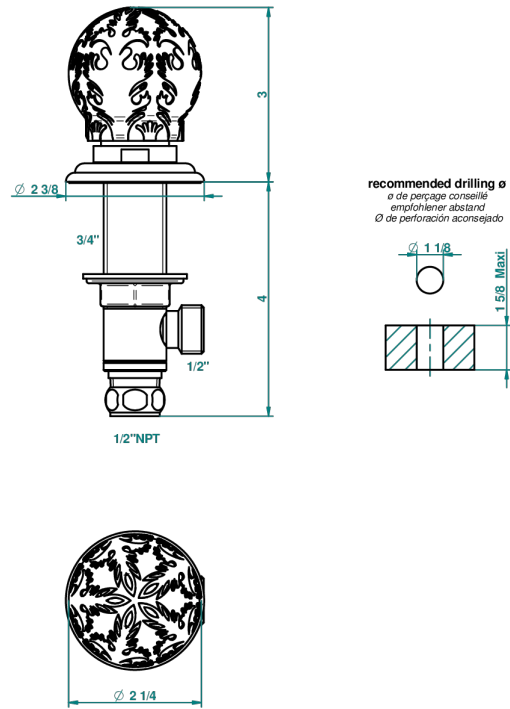

FLORE

U5A-35/US

1/2" deck valve with trim for lavatory

44219

10/05/2012

CHARACTERISTIC

- Flore
- 1/2" deck valve with trim for lavatory

AVAILABLE FINITIONS