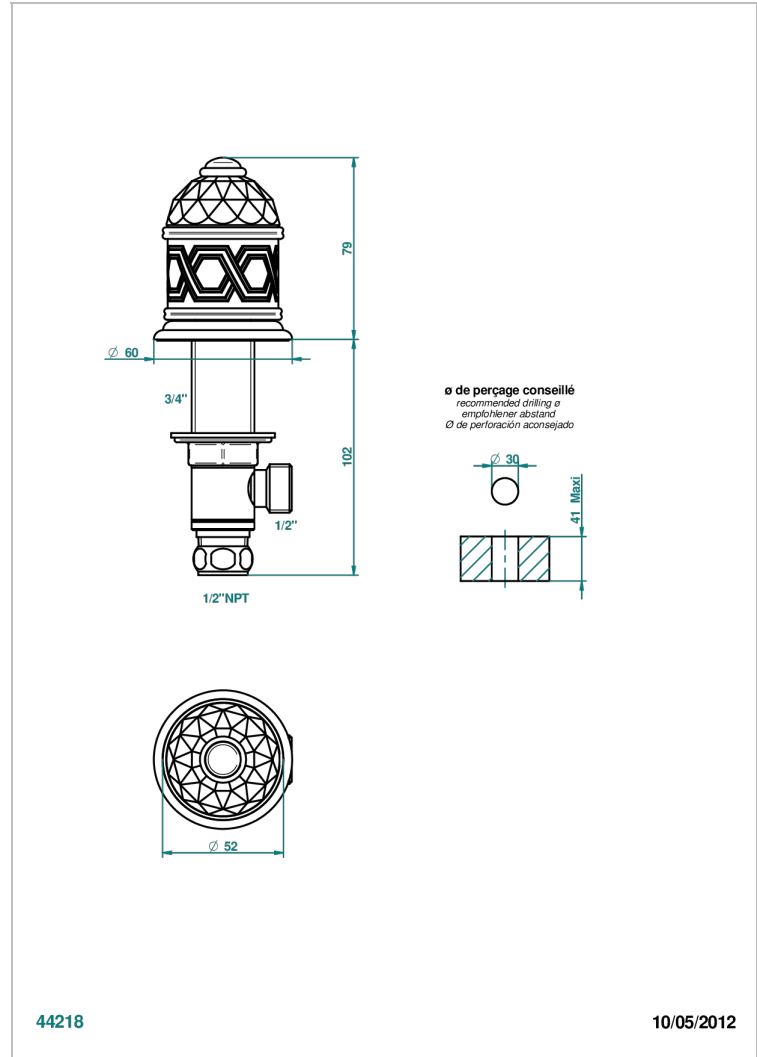

DUOMO CRYSTAL

U4F-35/US

1/2" deck valve with trim for lavatory

CHARACTERISTIC

- Duomo Crystal
- 1/2" deck valve with trim for lavatory

AVAILABLE FINITIONS

Black ceram - D30
Blush PVD - H62
Brass color PVD - H49
Brown bronze color PVD - F33
Chrome polished - A02
Chrome polished / gold polished - G02