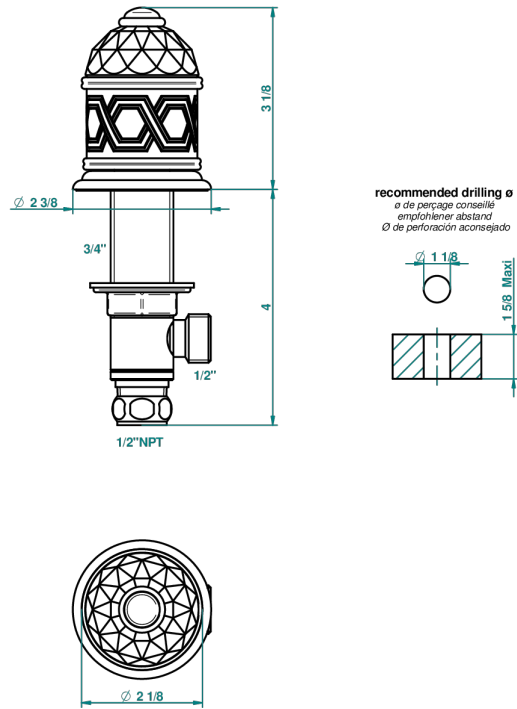

# DUOMO CRYSTAL

U4F-35/US

1/2" deck valve with trim for lavatory

44218

10/05/2012

## CHARACTERISTIC

- Duomo Crystal
- 1/2" deck valve with trim for lavatory