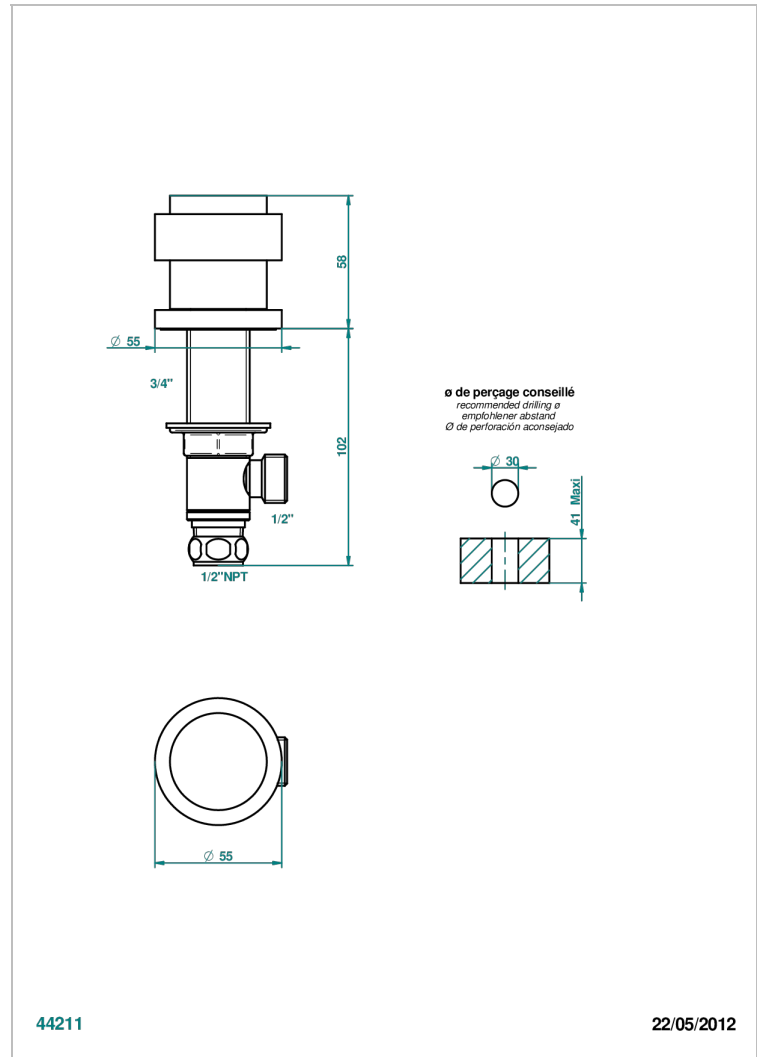

# DIPLOMATE SMOOTH RINGS

U4A-35/US

1/2" deck valve with trim for lavatory

## CHARACTERISTIC

- Diplomate Smooth rings
- 1/2" deck valve with trim for lavatory