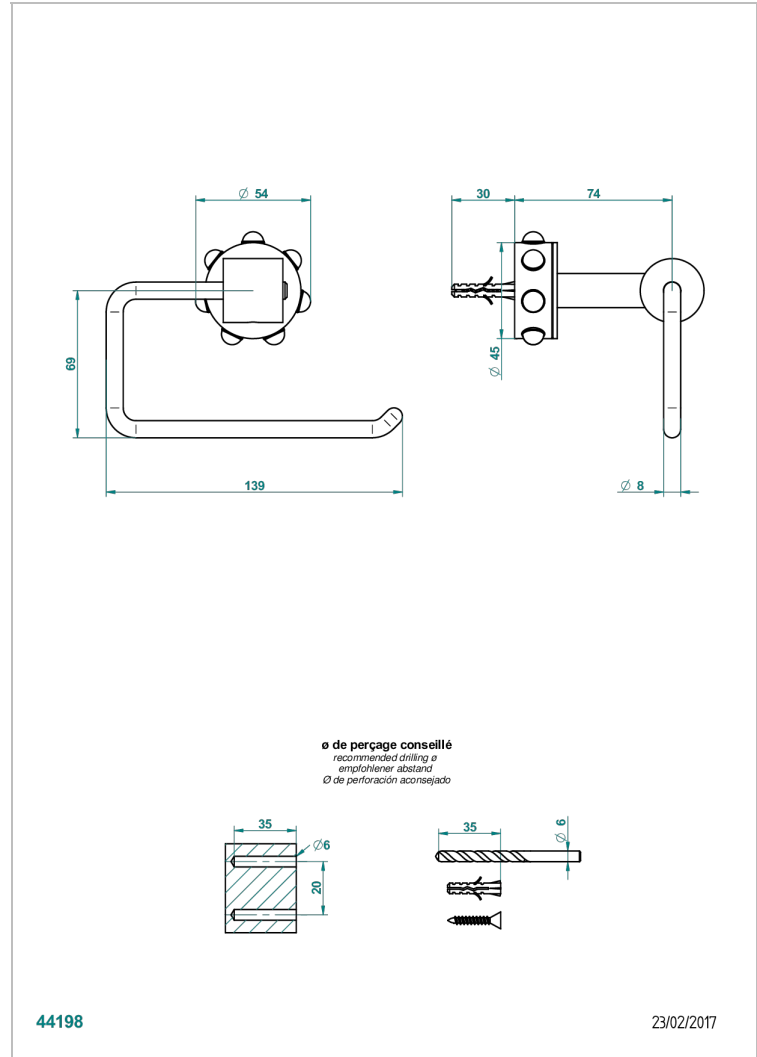

MOSSI CLEAR CRYSTAL

A2N-538A

Toilet paper holder, single mount without cover

44198

23/02/2017

CHARACTERISTIC

- Mossi Clear crystal
- Toilet paper holder, single mount without cover

AVAILABLE FINITIONS