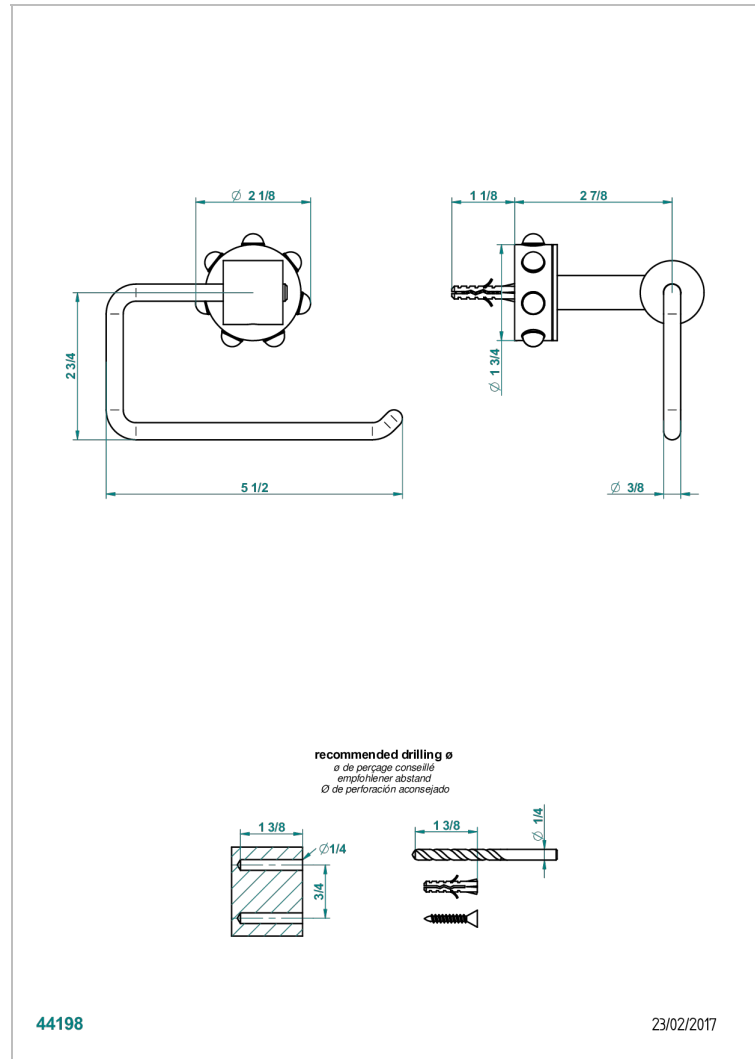

MOSSI CLEAR CRYSTAL

A2N-538A

Toilet paper holder, single mount without cover

THG[®]
PARIS

44198

23/02/2017

CHARACTERISTIC

- Mossi Clear crystal
- Toilet paper holder, single mount without cover