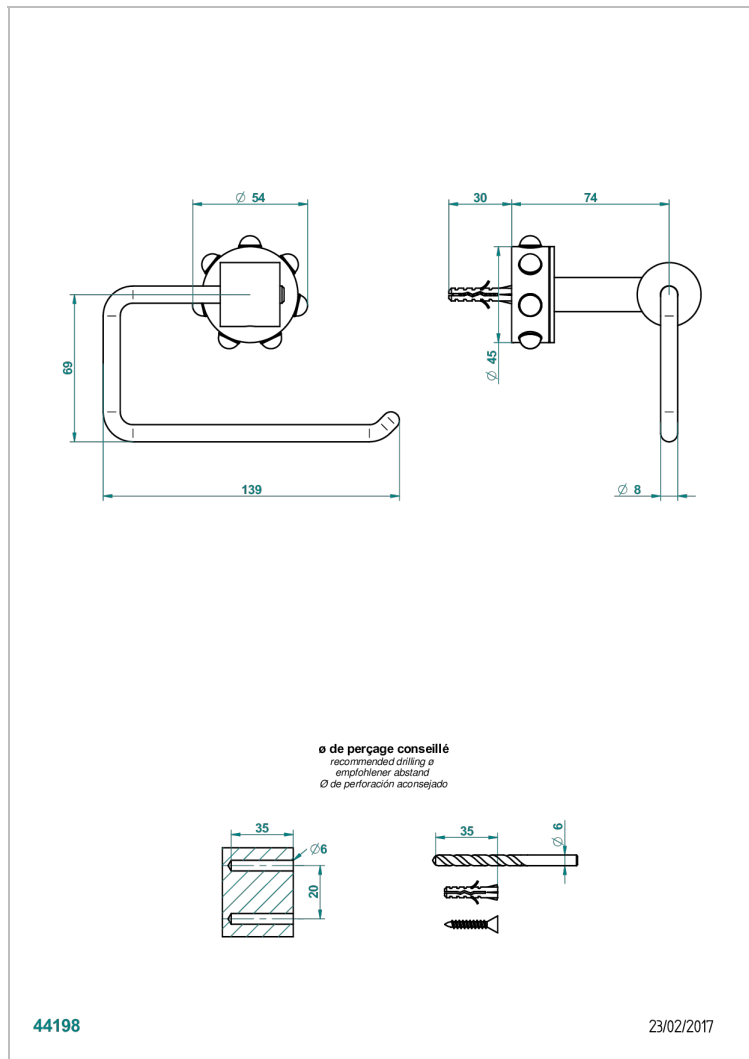

MOSSI CLEAR CRYSTAL

A2N-538A

Wall mounted WC paper holder without cover

THG[®]
PARIS

44198

23/02/2017

CHARACTERISTIC

- Mossi Clear crystal
- Wall mounted WC paper holder without cover