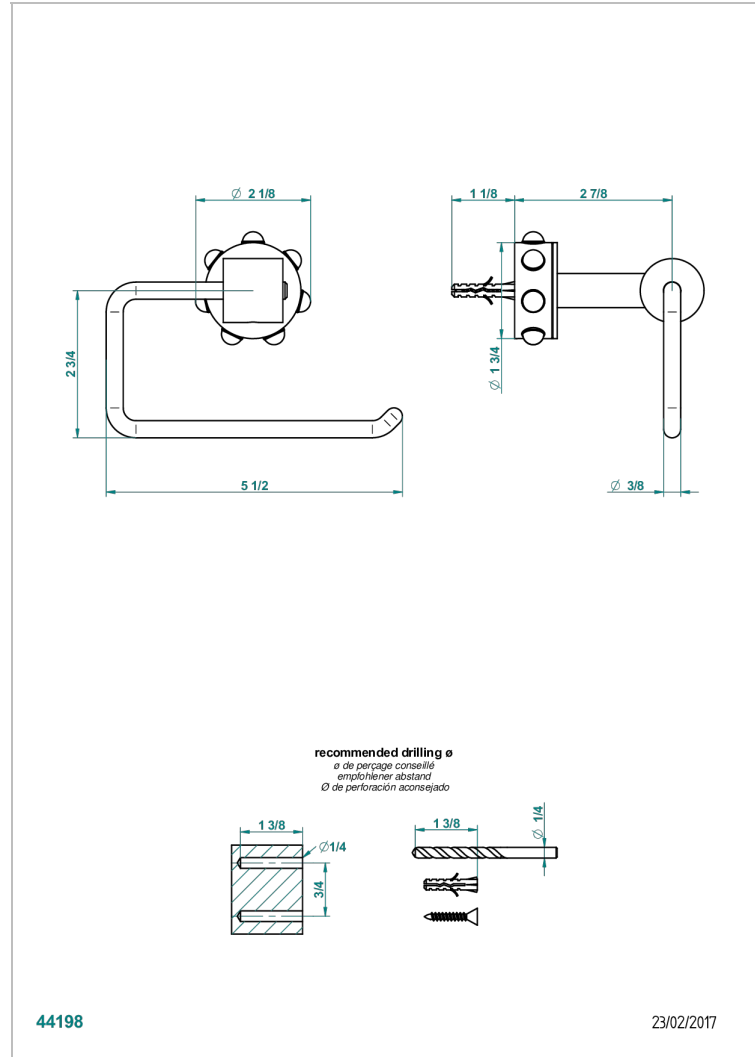

# MOSSI CLEAR CRYSTAL

A2N-538A

Wall mounted WC paper holder without cover

## CHARACTERISTIC

- Mossi Clear crystal
- Wall mounted WC paper holder without cover