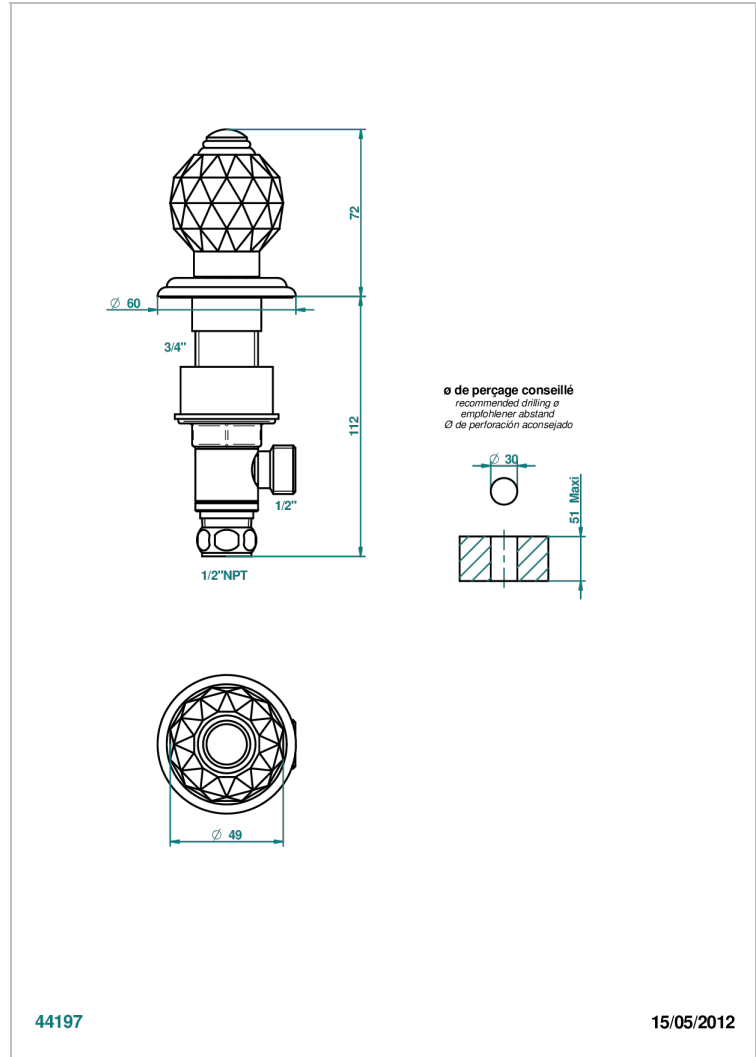

# MANDARINE CRISTALLIA DIAMANT

U1K-35/US

1/2" deck valve with trim for lavatory

44197

15/05/2012

## CHARACTERISTIC

- Mandarin Cristallia Diamant
- 1/2" deck valve with trim for lavatory