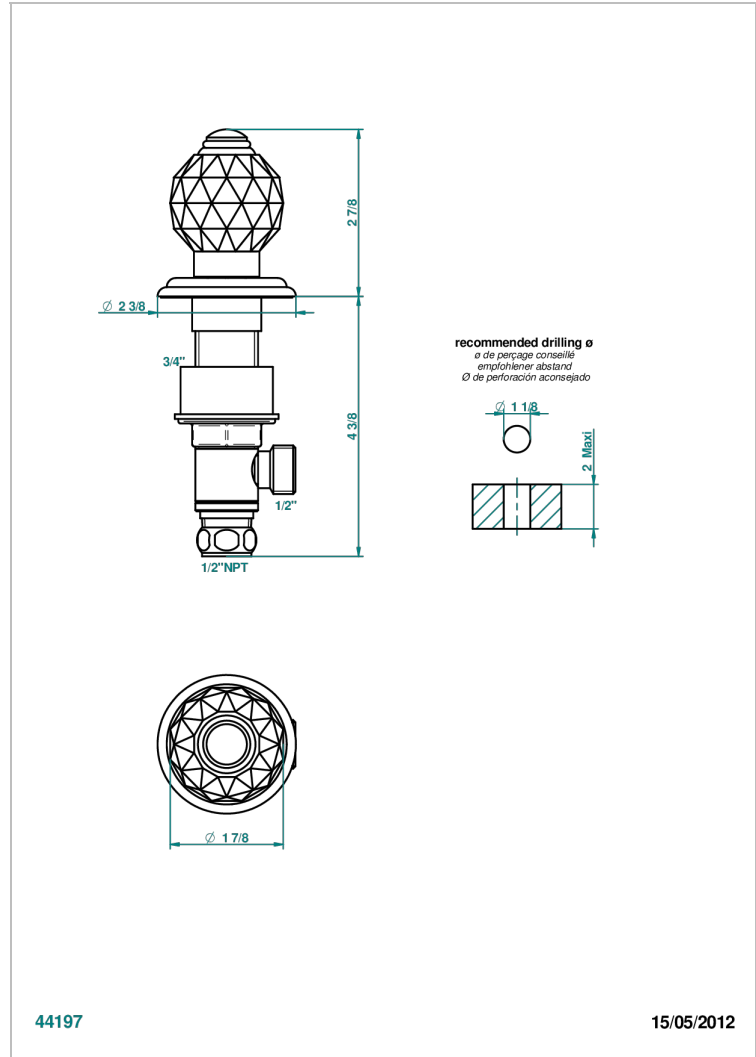

MANDARINE CRISTALLIA DIAMANT

U1K-35/US

1/2" deck valve with trim for lavatory

44197

15/05/2012

CHARACTERISTIC

- Mandarin Cristallia Diamant
- 1/2" deck valve with trim for lavatory

AVAILABLE FINITIONS