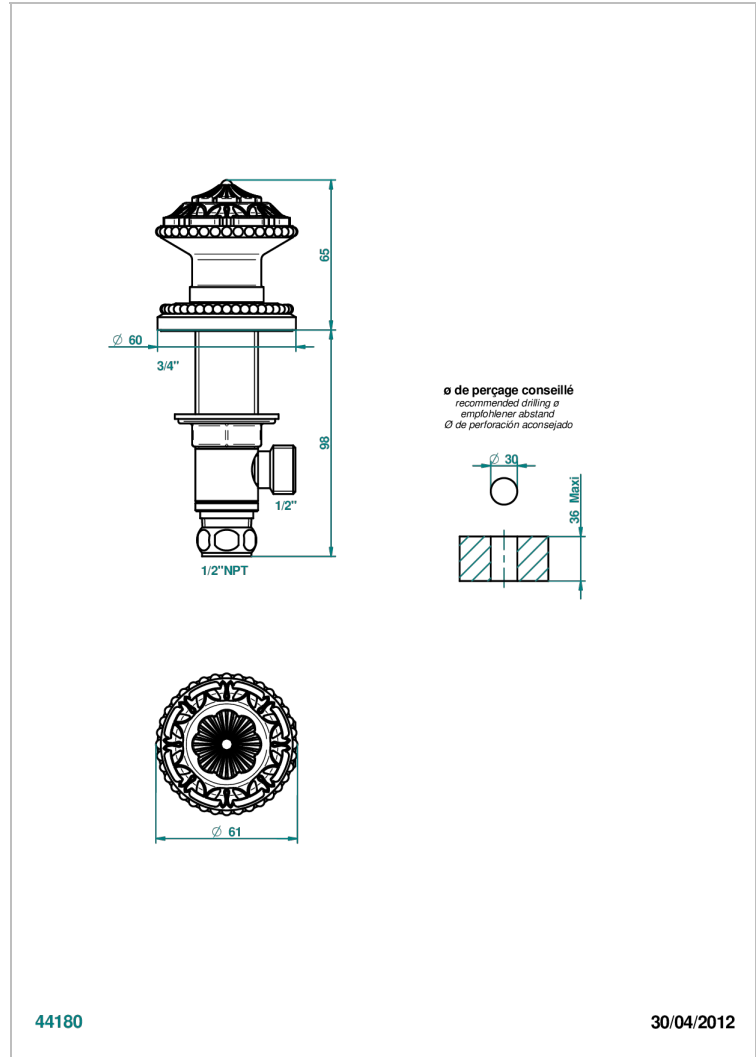

AMOUR DE TRIANON

G24-35/US

1/2" deck valve with trim for lavatory

CHARACTERISTIC

- Amour de Trianon
- 1/2" deck valve with trim for lavatory

AVAILABLE FINITIONS

Black ceram - D30
Chrome polished - A02
Chrome polished / gold polished - G02
Copper antique matt, coated - H07
Gold mat - F07
Gold polished - F01

Light coated bronze - D01
Matt chrome (American satin) - C02
Matt nickel (American satin) - C01
Nickel antique / Sovereign - H28
Nickel polished - B01
Soft gold - F30

Soft matt gold - F31