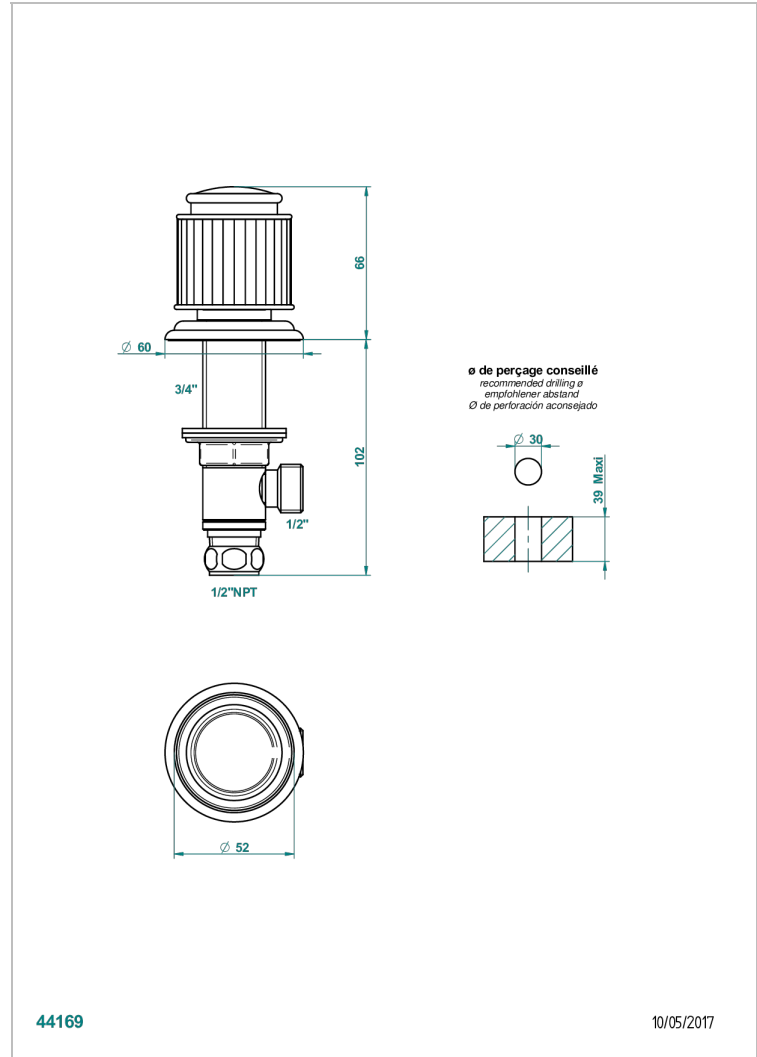

JAIPUR BLACK ONYX

A9C-35/US

1/2" deck valve with trim for lavatory

44169

10/05/2017

CHARACTERISTIC

- Jaipur Black Onyx
- 1/2" deck valve with trim for lavatory

AVAILABLE FINITIONS