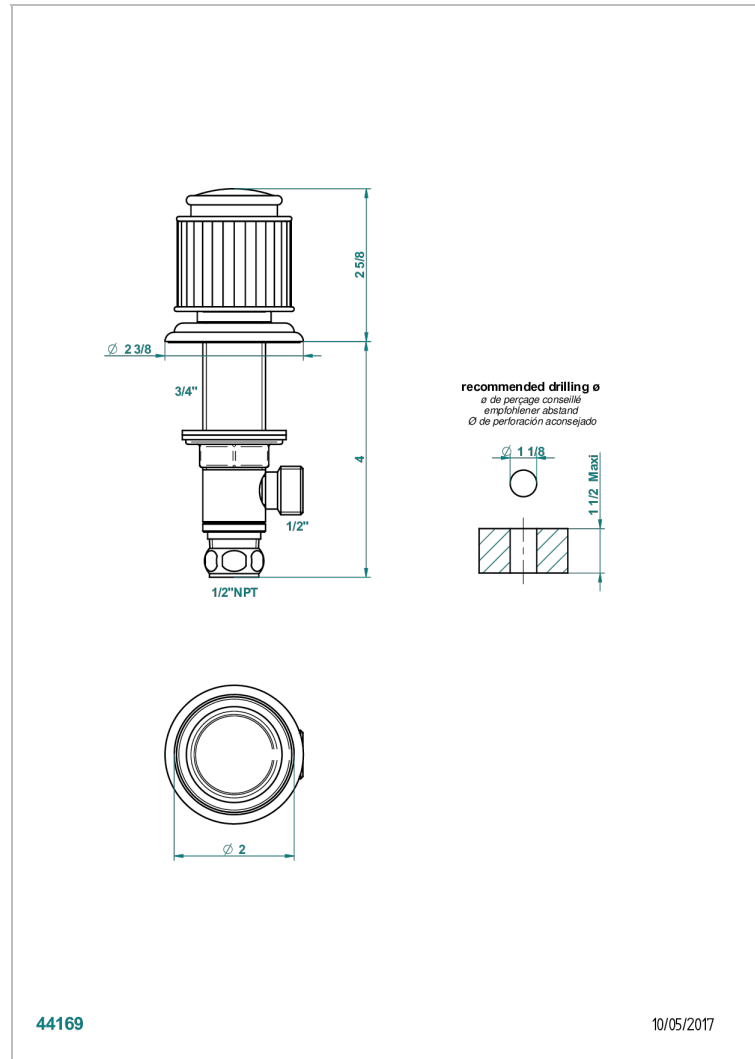

JAIPUR BLACK ONYX

A9C-35/US

1/2" deck valve with trim for lavatory

CHARACTERISTIC

- Jaipur Black Onyx
- 1/2" deck valve with trim for lavatory

AVAILABLE FINITIONS

Black ceram - D30
Blush PVD - H62
Brass color PVD - H49
Brown bronze color PVD - F33
Chrome polished - A02
Chrome polished / gold polished - G02