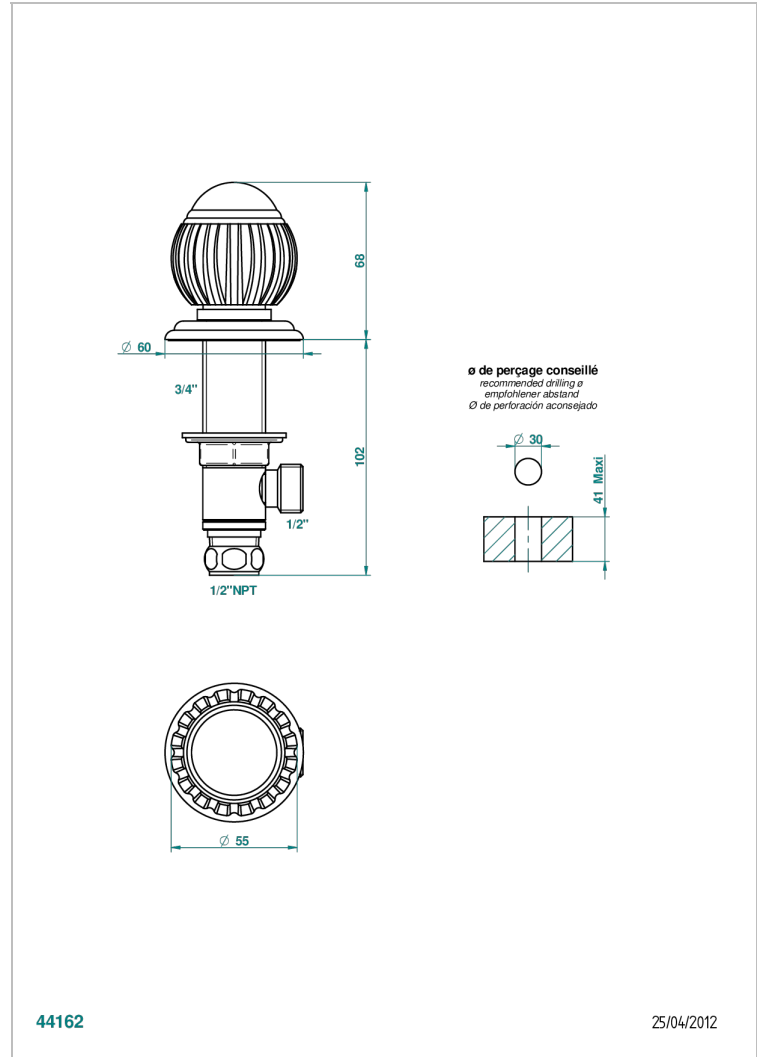

VOGUE TIGER EYE

A8R-35/US

1/2" deck valve with trim for lavatory

44162

25/04/2012

CHARACTERISTIC

- Vogue Tiger Eye
- 1/2" deck valve with trim for lavatory

AVAILABLE FINITIONS