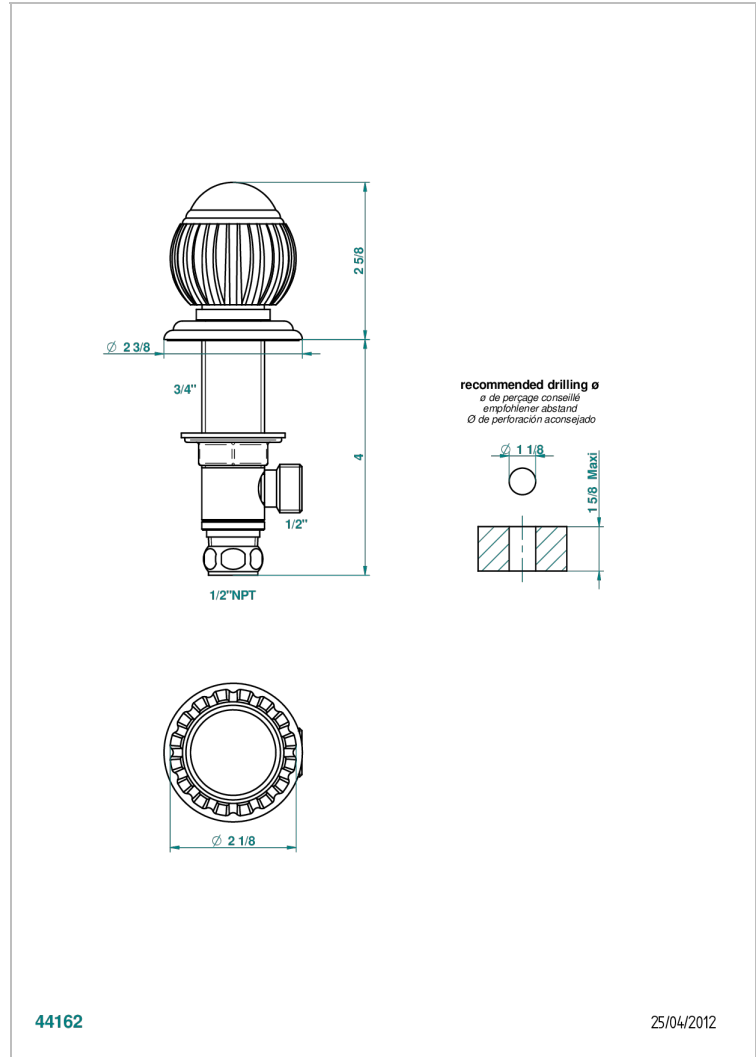

VOGUE TIGER EYE

A8R-35/US

1/2" deck valve with trim for lavatory

CHARACTERISTIC

- Vogue Tiger Eye
- 1/2" deck valve with trim for lavatory

AVAILABLE FINITIONS

Black ceram - D30
Blush PVD - H62
Brass color PVD - H49
Brown bronze color PVD - F33
Chrome polished - A02
Chrome polished / gold polished - G02