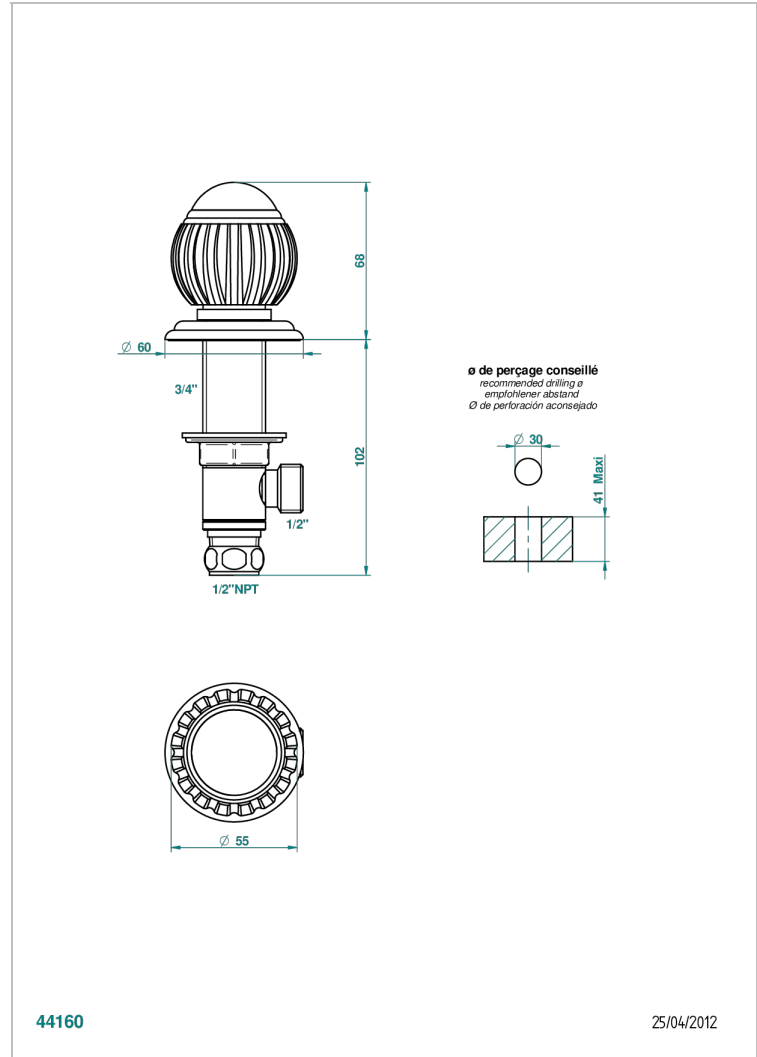

# VOGUE BLACK ONYX

A8P-35/US

1/2" deck valve with trim for lavatory

## CHARACTERISTIC

- Vogue black onyx
- 1/2" deck valve with trim for lavatory