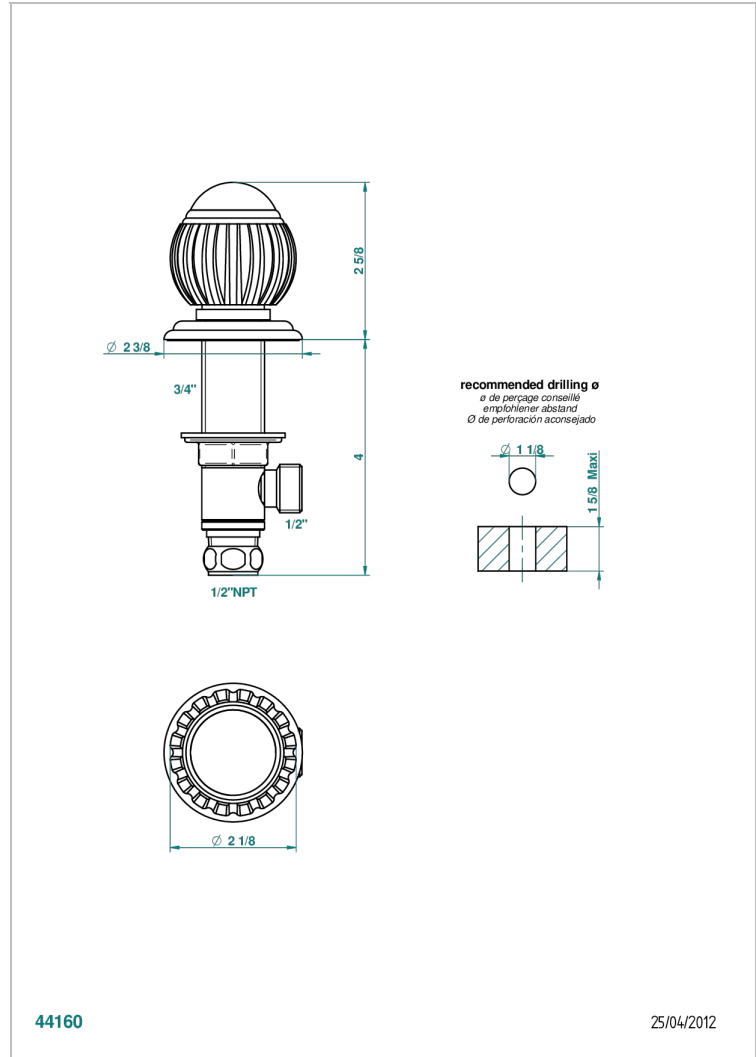

VOGUE BLACK ONYX

A8P-35/US

1/2" deck valve with trim for lavatory

44160

25/04/2012

CHARACTERISTIC

- Vogue black onyx
- 1/2" deck valve with trim for lavatory

AVAILABLE FINITIONS