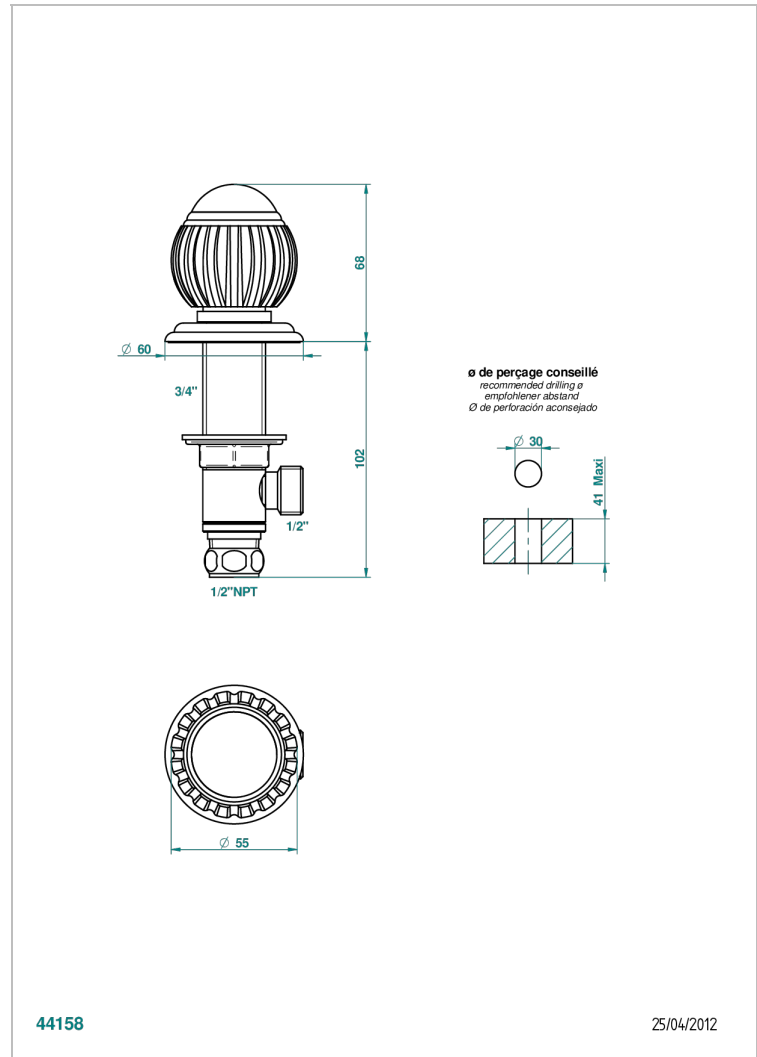

VOGUE RED JASPER

A8N-35/US

1/2" deck valve with trim for lavatory

44158

25/04/2012

CHARACTERISTIC

- Vogue red Jasper
- 1/2" deck valve with trim for lavatory

AVAILABLE FINITIONS