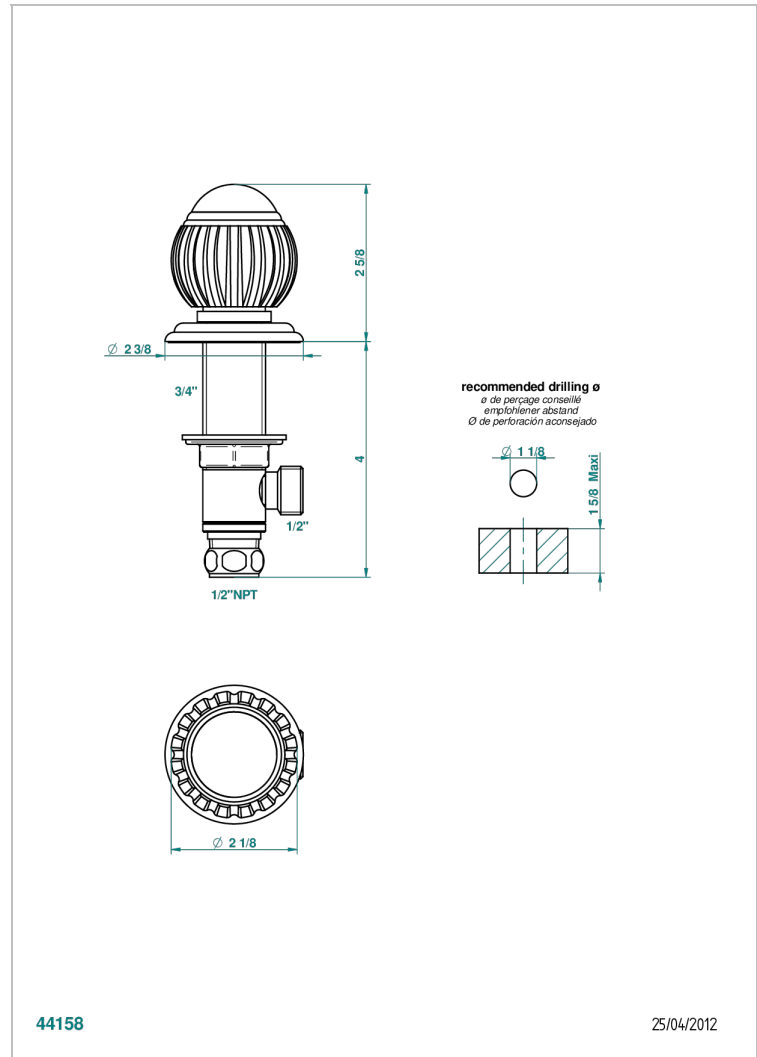

VOGUE RED JASPER

A8N-35/US

1/2" deck valve with trim for lavatory

CHARACTERISTIC

- Vogue red Jasper
- 1/2" deck valve with trim for lavatory

AVAILABLE FINITIONS

Black ceram - D30
Blush PVD - H62
Brass color PVD - H49
Brown bronze color PVD - F33
Chrome polished - A02
Chrome polished / gold polished - G02